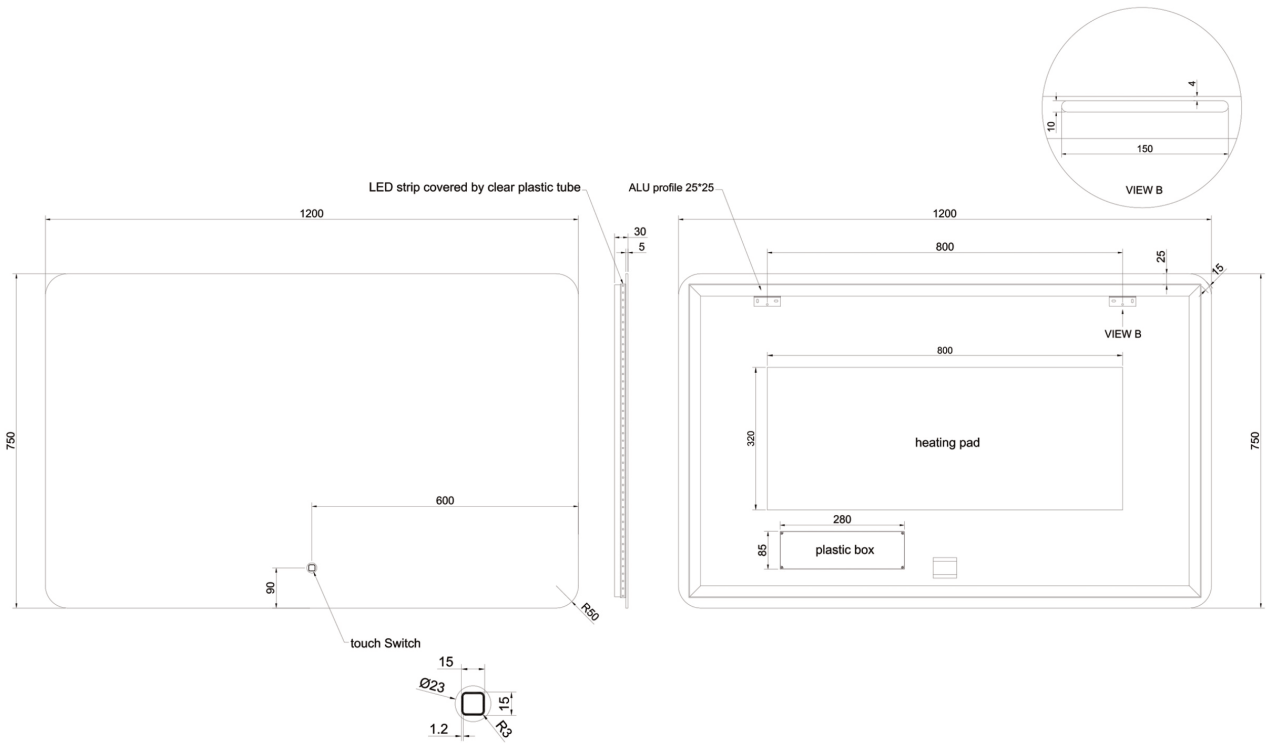

SPECIFICATION SHEET

Rectangle Backlit LED Illuminated & Demister Mirror 1200
SKU: MI-NFSL1200

Material	Frameless Copper-free Mirror and Safety Vinyl Backing
Installation	Hardwired Hang with Supplied Mounting Brackets
IP Rating	IP44
Width	1200mm
Depth	30mm
Height	750mm
Size Options	W750 900 1200 1500 1800mm

Touch Switch

Built-in Demister

Safety Vinyl Backing

Copper-free Mirror

SAA Approved

IP44

2 Year Warranty