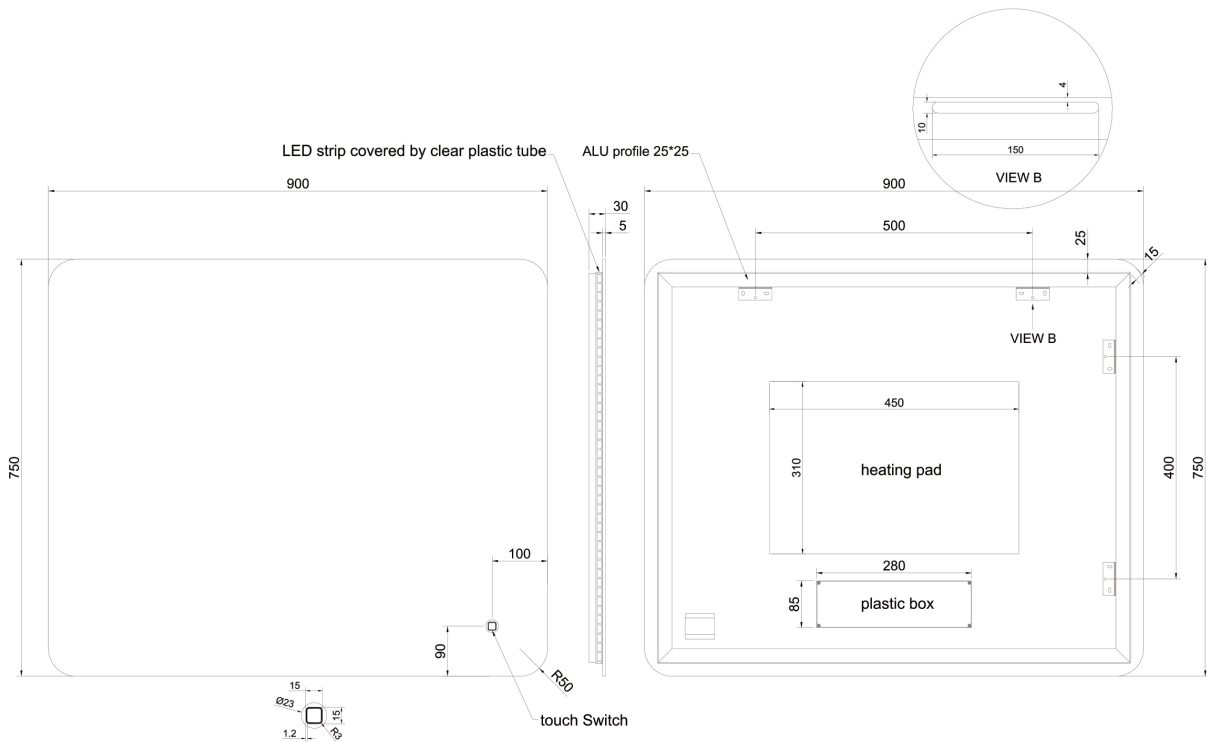

SPECIFICATION SHEET

Rectangle Backlit LED Illuminated & Demister Mirror 750/900
SKU: MI-NFSL750/900

Material	Frameless Copper-free Mirror and Safety Vinyl Backing
Installation	Hardwired Hang with Supplied Mounting Brackets
IP Rating	IP44
Width	900mm
Depth	30mm
Height	750mm
Installation Options	Landscape or Portrait
Size Options	W750 900 1200 1500 1800mm

-  Touch Switch
-  Built-in Demister
-  Safety Vinyl Backing
-  Copper-free Mirror

-  SAA Approved
-  IP44
-  2 Year Warranty