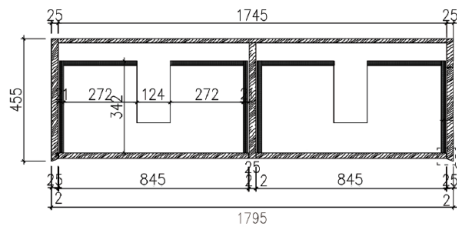

**SPECIFICATION SHEET**

**BEVALE COLLECTION 1800**

SKU: VIG1800

Configuration	4 Small Drawer
Installation	Wall Hung
Width	1795mm
Depth	455mm
Height	520mm
Colour Options	Varnished Oak <b>VO</b> Dark Walnut <b>DW</b>
Basin Options	Composite Stone Drop-in Basin <b>CSDB</b> Composite Stone Benchtop <b>CSBT</b>