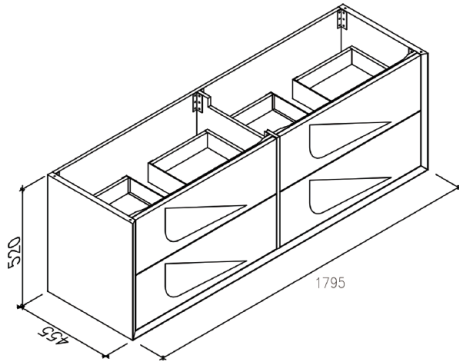

**SPECIFICATION SHEET**

**BEVALE COLLECTION 1800**

SKU: VIG1800

Configuration	4 Small Drawer
Installation	Wall Hung
Width	1795mm
Depth	455mm
Height	520mm
Colour Options	Varnished Oak <b>VO</b> Dark Walnut <b>DW</b>
Basin Options	Composite Stone Drop-in Basin <b>CSDB</b> Composite Stone Benchtop <b>CSBT</b>