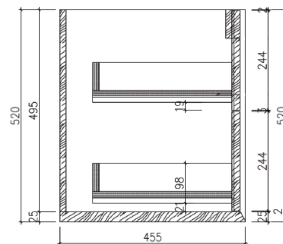

**SPECIFICATION SHEET**

**BEVALE COLLECTION 1800**

SKU: VIG1800

Configuration	4 Small Drawer
Installation	Wall Hung
Width	1795mm
Depth	455mm
Height	520mm
Colour Options	Varnished Oak <b>VO</b> Dark Walnut <b>DW</b>
Basin Options	Composite Stone Drop-in Basin <b>CSDB</b> Composite Stone Benchtop <b>CSBT</b>