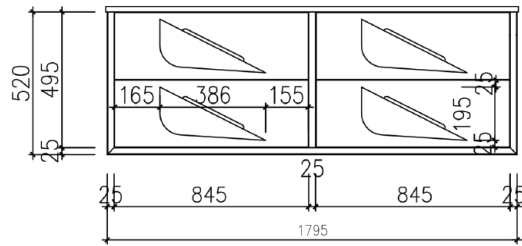

**SPECIFICATION SHEET**

**BEVALE COLLECTION 1800**

SKU: VIG1800

Configuration	4 Small Drawer
Installation	Wall Hung
Width	1795mm
Depth	455mm
Height	520mm
Colour Options	Varnished Oak <b>VO</b> Dark Walnut <b>DW</b>
Basin Options	Composite Stone Drop-in Basin <b>CSDB</b> Composite Stone Benchtop <b>CSBT</b>