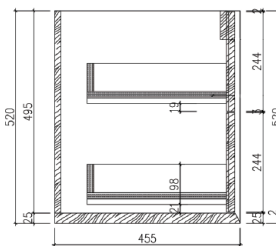

SPECIFICATION SHEET

BEVALE COLLECTION 750

SKU: VIG750

Configuration	2 Small Drawer
Installation	Wall Hung
Width	745mm
Depth	455mm
Height	520mm
Colour Options	Varnished Oak VO Dark Walnut DW
Basin Options	Poly-marble Drop-in Basin NPMB Composite Stone Drop-in Basin CSDB Composite Stone Benchtop CSBT