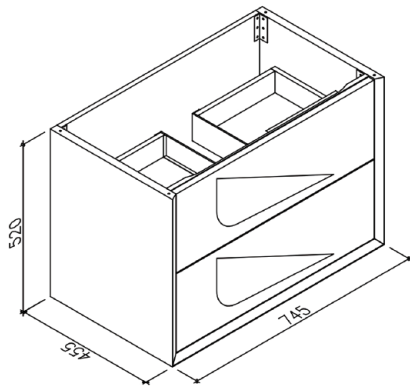

SPECIFICATION SHEET

BEVALE COLLECTION 750

SKU: VIG750

Configuration	2 Small Drawer
Installation	Wall Hung
Width	745mm
Depth	455mm
Height	520mm
Colour Options	Varnished Oak VO Dark Walnut DW
Basin Options	Poly-marble Drop-in Basin NPMB Composite Stone Drop-in Basin CSDB Composite Stone Benchtop CSBT