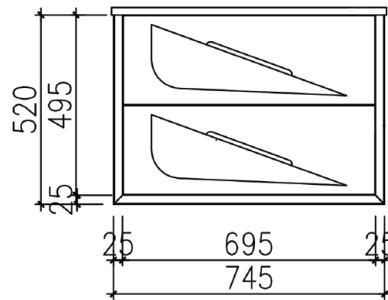

SPECIFICATION SHEET

BEVALE COLLECTION 750

SKU: VIG750

Configuration	2 Small Drawer
Installation	Wall Hung
Width	745mm
Depth	455mm
Height	520mm
Colour Options	Varnished Oak VO Dark Walnut DW
Basin Options	Poly-marble Drop-in Basin NPMB Composite Stone Drop-in Basin CSDB Composite Stone Benchtop CSBT