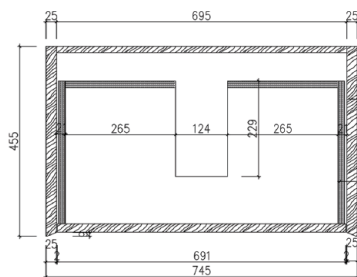

SPECIFICATION SHEET

BEVALE COLLECTION 750

SKU: VIG750

Configuration	2 Small Drawer
Installation	Wall Hung
Width	745mm
Depth	455mm
Height	520mm
Colour Options	Varnished Oak VO Dark Walnut DW
Basin Options	Poly-marble Drop-in Basin NPMB Composite Stone Drop-in Basin CSDB Composite Stone Benchtop CSBT