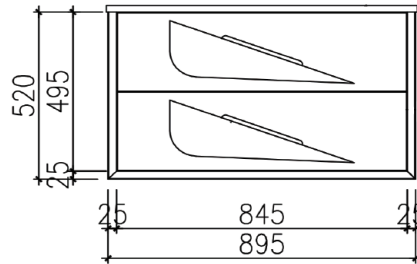

SPECIFICATION SHEET

BEVALE COLLECTION 900

SKU: VIG900

Configuration	2 Small Drawer
Installation	Wall Hung
Width	895mm
Depth	455mm
Height	520mm
Colour Options	Varnished Oak VO Dark Walnut DW
Basin Options	Poly-marble Drop-in Basin NPMB Composite Stone Drop-in Basin CSDB Composite Stone Benchtop CSBT