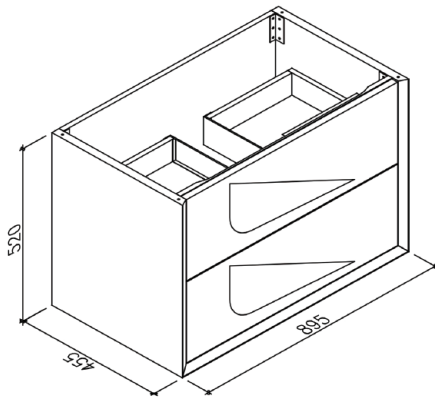

SPECIFICATION SHEET

BEVALE COLLECTION 900

SKU: VIG900

Configuration	2 Small Drawer
Installation	Wall Hung
Width	895mm
Depth	455mm
Height	520mm
Colour Options	Varnished Oak VO Dark Walnut DW
Basin Options	Poly-marble Drop-in Basin NPMB Composite Stone Drop-in Basin CSDB Composite Stone Benchtop CSBT