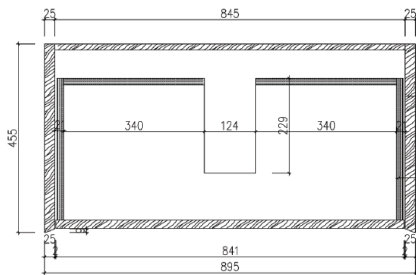

SPECIFICATION SHEET

BEVALE COLLECTION 900

SKU: VIG900

Configuration	2 Small Drawer
Installation	Wall Hung
Width	895mm
Depth	455mm
Height	520mm
Colour Options	Varnished Oak VO Dark Walnut DW
Basin Options	Poly-marble Drop-in Basin NPMB Composite Stone Drop-in Basin CSDB Composite Stone Benchtop CSBT