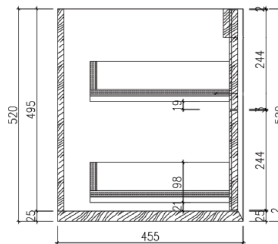

SPECIFICATION SHEET

BEVALE COLLECTION 900

SKU: VIG900

Configuration	2 Small Drawer
Installation	Wall Hung
Width	895mm
Depth	455mm
Height	520mm
Colour Options	Varnished Oak VO Dark Walnut DW
Basin Options	Poly-marble Drop-in Basin NPMB Composite Stone Drop-in Basin CSDB Composite Stone Benchtop CSBT