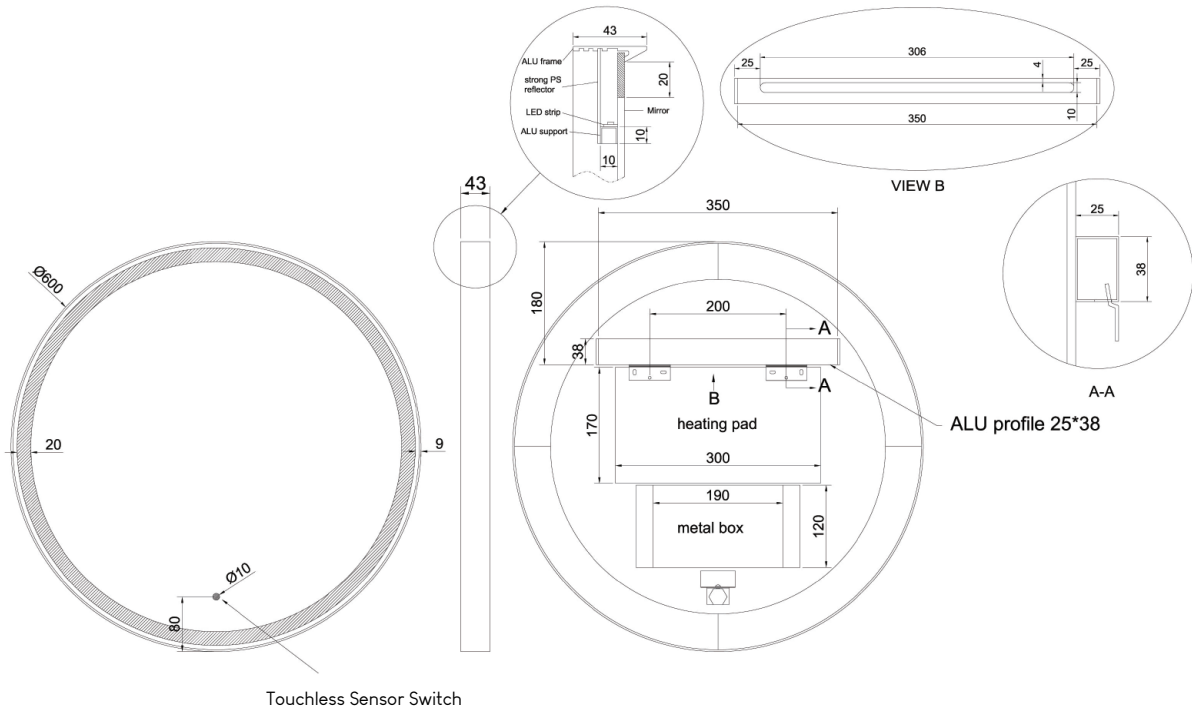

**SPECIFICATION SHEET**

Round Metal Framed LED Illuminated & Demister Mirror 1200  
SKU: MI-MFRLED600B

<b>Material</b>	Copper-free Mirror with Metal Frame and Safety Vinyl Backing
<b>Installation</b>	Hardwired Hang with Supplied Mounting Brackets
<b>IP Rating</b>	IP44
<b>Width</b>	600mm
<b>Depth</b>	43mm
<b>Height</b>	600mm
<b>Size Options</b>	<b>W600</b>   750mm

-  Touchless Sensor Switch
-  Built-in Demister
-  Safety Vinyl Backing
-  Copper-free Mirror

-  SAA Approved
-  IP44
-  2 Year Warranty