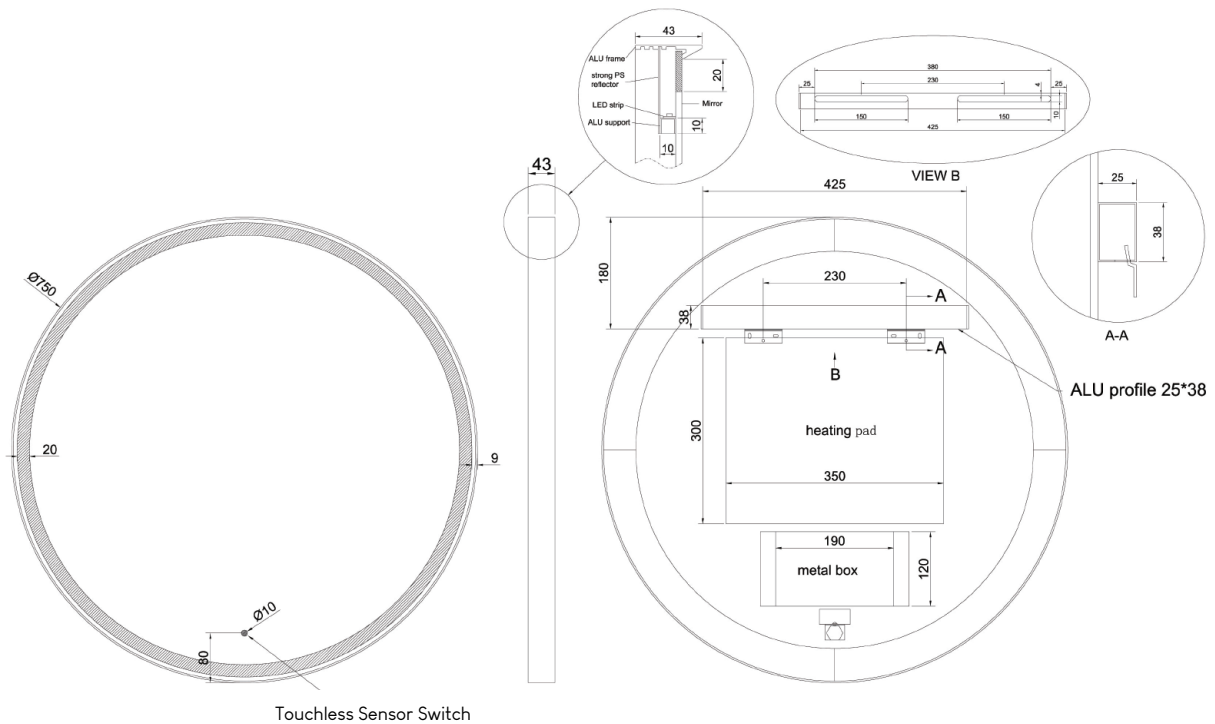

SPECIFICATION SHEET

Round Metal Framed LED Illuminated & Demister Mirror 1500
SKU: MI-MFRLED750B

Material	Copper-free Mirror with Metal Frame and Safety Vinyl Backing
Installation	Hardwired Hang with Supplied Mounting Brackets
IP Rating	IP44
Width	750mm
Depth	43mm
Height	750mm
Size Options	W600 750mm

-  Touchless Sensor Switch
-  Built-in Demister
-  Safety Vinyl Backing
-  Copper-free Mirror

-  SAA Approved
-  IP44
-  2 Year Warranty