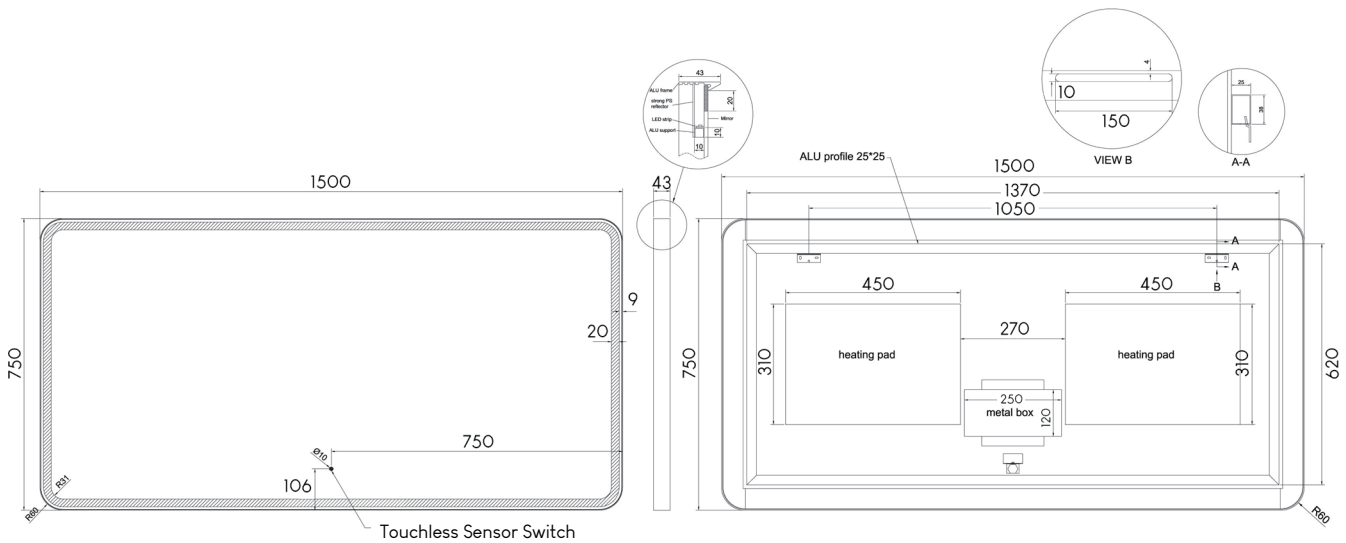

SPECIFICATION SHEET

Rectangle Metal Framed Demister & LED Illuminated Mirror 1500
SKU: MI-MFSLED1500B

Material	Copper-free Mirror with Metal Frame and Safety Vinyl Backing
Installation	Hardwired Hang with Supplied Mounting Brackets
IP Rating	IP44
Width	1500mm
Depth	43mm
Height	750mm
Size Options	W750 900 1200 1500 1800mm

-  Touchless Sensor Switch
-  Built-in Demister
-  Safety Vinyl Backing
-  Copper-free Mirror

-  SAA Approved
-  IP44
-  2 Year Warranty