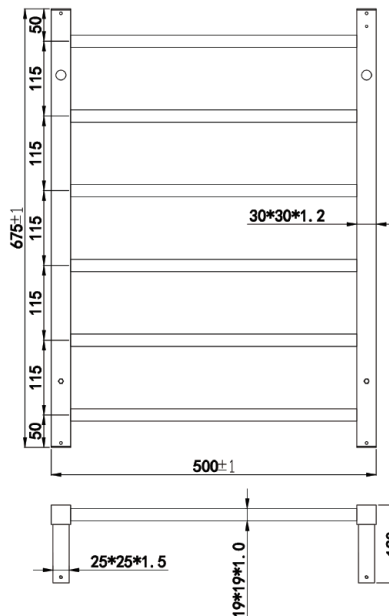

SPECIFICATION SHEET

Heated Towel Rail 6 Squared Bar

SKU: HTR-6BSS-500BK

Material	Stainless Steel
Colour	Matte Black
Installation	Bottom Left or Right Wiring Concealed or Exposed Wiring
Bars	6
IP Rating	IP45
Watts	63
Volts	240V, 50Hz
Width	500mm
Depth	120mm
Height	675mm
Size Options	6 Bar H675xW400mm 6 Bar H675xW500mm 7 Bar H800xW600mm