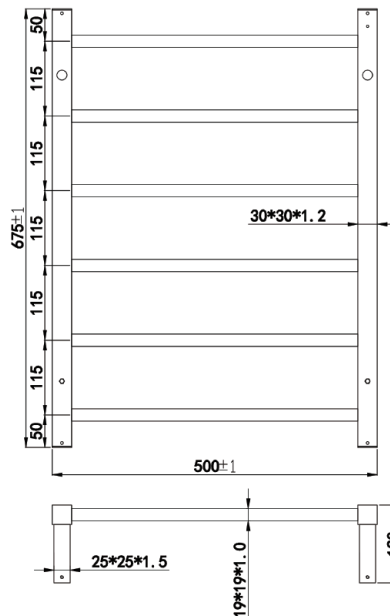

SPECIFICATION SHEET

Heated Towel Rail 6 Squared Bar

SKU: HTR-6BSS-500C

| | |
|---------------------|--|
| Material | Stainless Steel |
| Colour | Chrome |
| Installation | Bottom Left or Right Wiring Concealed or Exposed Wiring |
| Bars | 6 |
| IP Rating | IP45 |
| Watts | 63 |
| Volts | 240V, 50Hz |
| Width | 500mm |
| Depth | 120mm |
| Height | 675mm |
| Size Options | 6 Bar H675xW400mm 6 Bar H675xW500mm 7 Bar H800xW600mm |