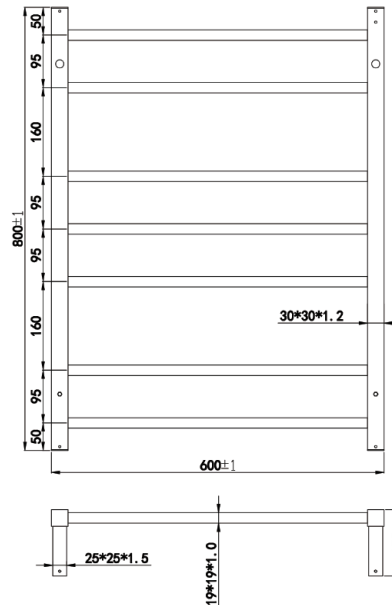

**SPECIFICATION SHEET**

**Heated Towel Rail 7 Squared Bar**

SKU: HTR-7BSS-600C

<b>Material</b>	Stainless Steel
<b>Colour</b>	Chrome
<b>Installation</b>	Bottom Left or Right Wiring Concealed or Exposed Wiring
<b>Bars</b>	7
<b>IP Rating</b>	IP45
<b>Watts</b>	90
<b>Volts</b>	240V, 50Hz
<b>Width</b>	600mm
<b>Depth</b>	120mm
<b>Height</b>	800mm
<b>Size Options</b>	6 Bar H675xW400mm 6 Bar H675xW500mm <b>7 Bar H800xW600mm</b>