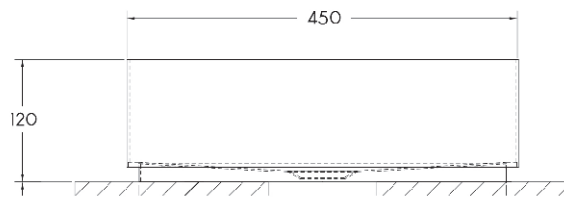

SPECIFICATION SHEET

FENTI Composite Stone Basin 450mm

SKU: CSB-FENTI R94545F4

Material	Composite Stone
Installation	Bench Mount
Width	450mm
Depth	450mm
Height	125mm
Waste Size	40mm
Overflow	No
Colour Options	Matte White Gloss Grey
Finish Options	Matte Gloss