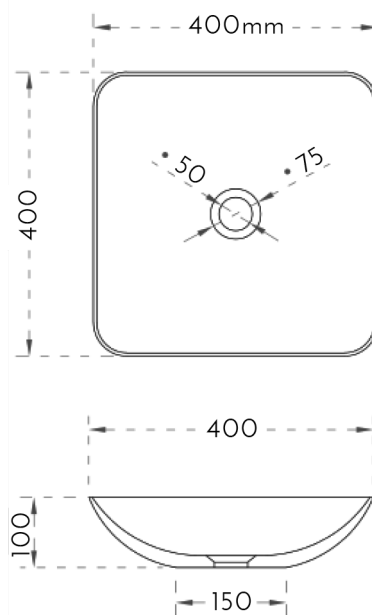

SPECIFICATION SHEET

HANNAH Composite Stone Basin 400mm
SKU: CSB-HANNAH A77

Material	Composite Stone
Installation	Bench Mount
Width	400mm
Depth	400mm
Height	100mm
Waste Size	40mm
Overflow	No
Colour Options	White
Finish Options	Matte