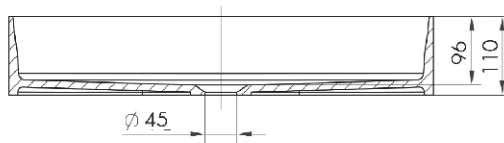

SPECIFICATION SHEET

LORNA Composite Stone Basin 580mm
SKU: CSB-LORNA 38535

Material	Composite Stone
Installation	Bench Mount
Width	580mm
Depth	380mm
Height	110mm
Waste Size	40mm
Overflow	No
Colour Options	Matte White Matte Black Snow Crystal
Finish	Matte