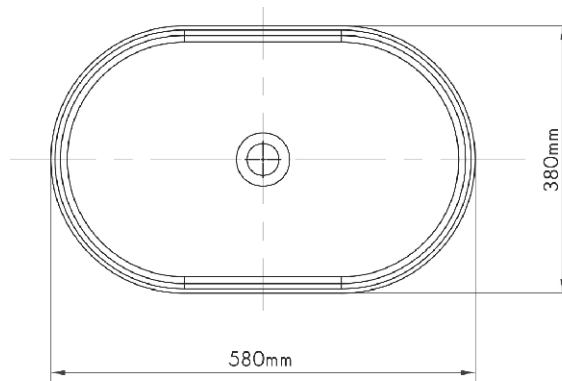

SPECIFICATION SHEET

LORNA Composite Stone Basin 580mm
SKU: CSB-LORNA 38535

Material	Composite Stone
Installation	Bench Mount
Width	580mm
Depth	380mm
Height	110mm
Waste Size	40mm
Overflow	No
Colour Options	Matte White Matte Black Snow Crystal
Finish	Matte