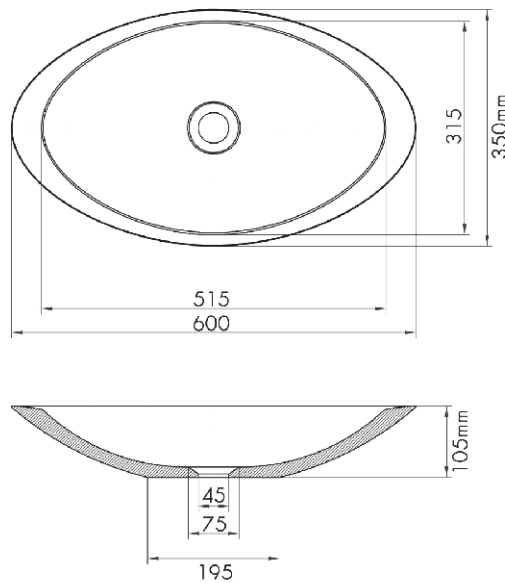

SPECIFICATION SHEET

OVAL Composite Stone Basin 600mm
SKU: CSB-OVAL A23

Material	Composite Stone
Installation	Bench Mount
Width	600mm
Depth	350mm
Height	105mm
Waste Size	40mm
Overflow	No
Colour Options	White
Finish Options	Matte