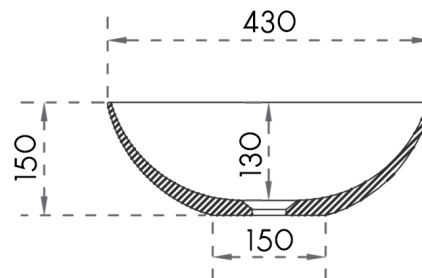

SPECIFICATION SHEET

PIETRO Composite Stone Basin 430mm

SKU: CSB-PIETRO A106

Material	Composite Stone
Installation	Bench Mount
Width	430mm
Depth	430mm
Height	150mm
Waste Size	40mm
Overflow	No
Colour Options	White
Finish Options	Matte