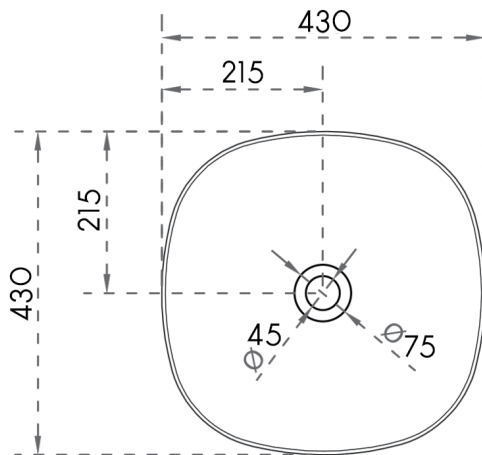

SPECIFICATION SHEET

PIETRO Composite Stone Basin 430mm

SKU: CSB-PIETRO A106

Material	Composite Stone
Installation	Bench Mount
Width	430mm
Depth	430mm
Height	150mm
Waste Size	40mm
Overflow	No
Colour Options	White
Finish Options	Matte