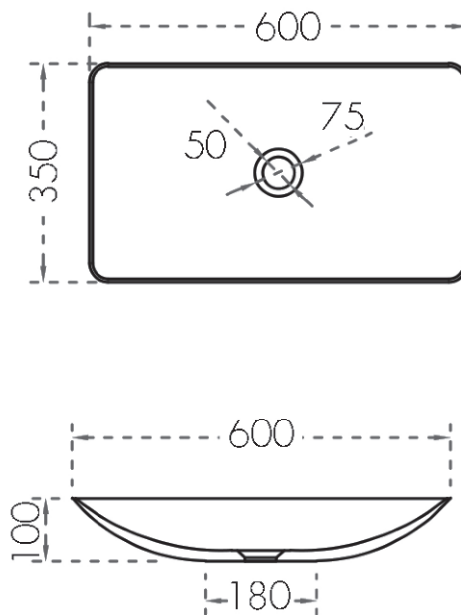

SPECIFICATION SHEET

RILEY Composite Stone Basin 600mm

SKU: CSB_RILEY A81

Material	Composite Stone
Installation	Bench Mount
Width	600mm
Depth	350mm
Height	100mm
Waste Size	40mm
Overflow	No
Colour Options	White
Finish Options	Matte