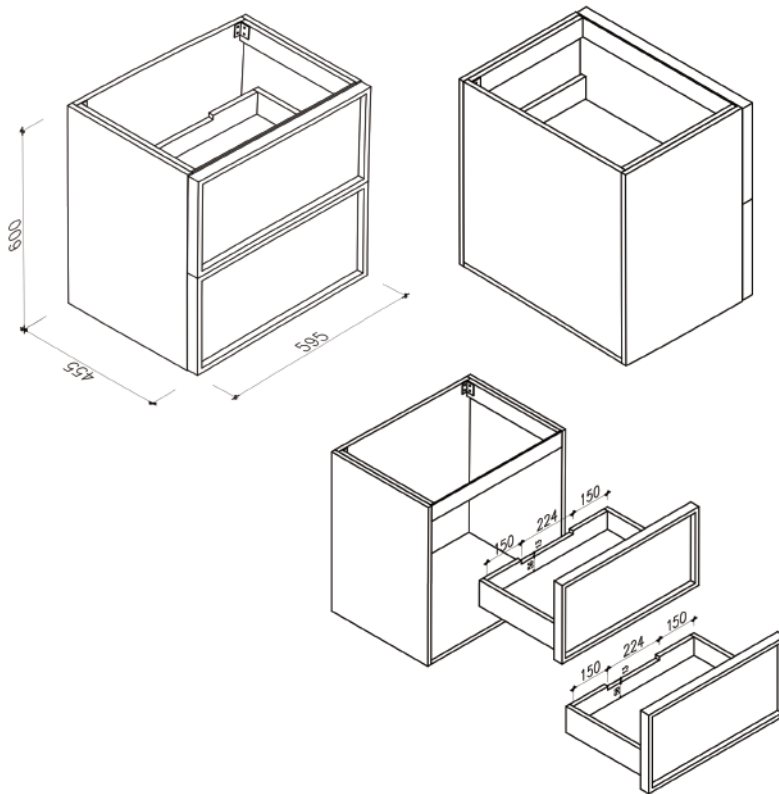

SPECIFICATION SHEET

DEXTER COLLECTION 600

SKU: VDG600

Configuration	2 Small Drawer
Installation	Wall Hung or with H210mm Floor Standing Base
Width	595mm
Depth	455mm
Height	600mm
Colour Options	Cloudy White Oak CO Dark Walnut DW
Basin Options	Composite Stone Drop-in Basin CSDB Composite Stone Benchtop CSBT