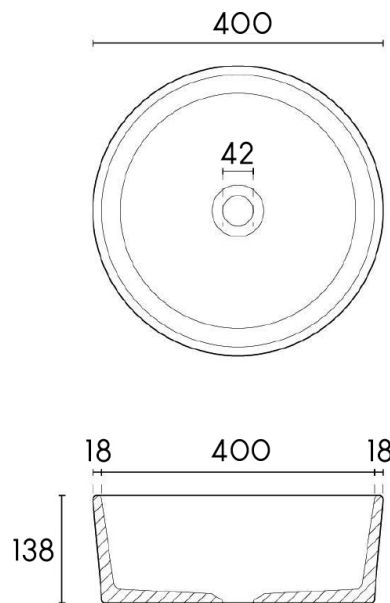

SPECIFICATION SHEET

ISABELLA Concrete Basin
SKU: SSB-ISABELLA D-400

Material	Composite Stone
Installation	Bench Mount
Width	400mm
Depth	400mm
Height	138mm
Waste Size	40mm
Overflow	No
Colour Options	Ivory Grey
Finish Options	Matte