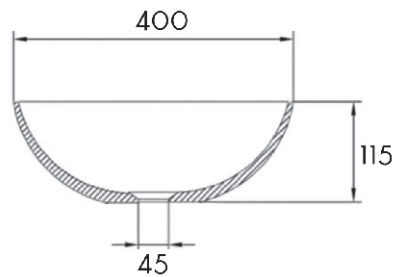

SPECIFICATION SHEET

VIOLA Concrete Basin 400mm

SKU: SSB-VIOLA 400 T-B400

Material	Composite Stone
Installation	Bench Mount
Width	400mm
Depth	400mm
Height	115mm
Waste Size	40mm
Overflow	No
Colour Options	Ivory Grey
Finish Options	Matte