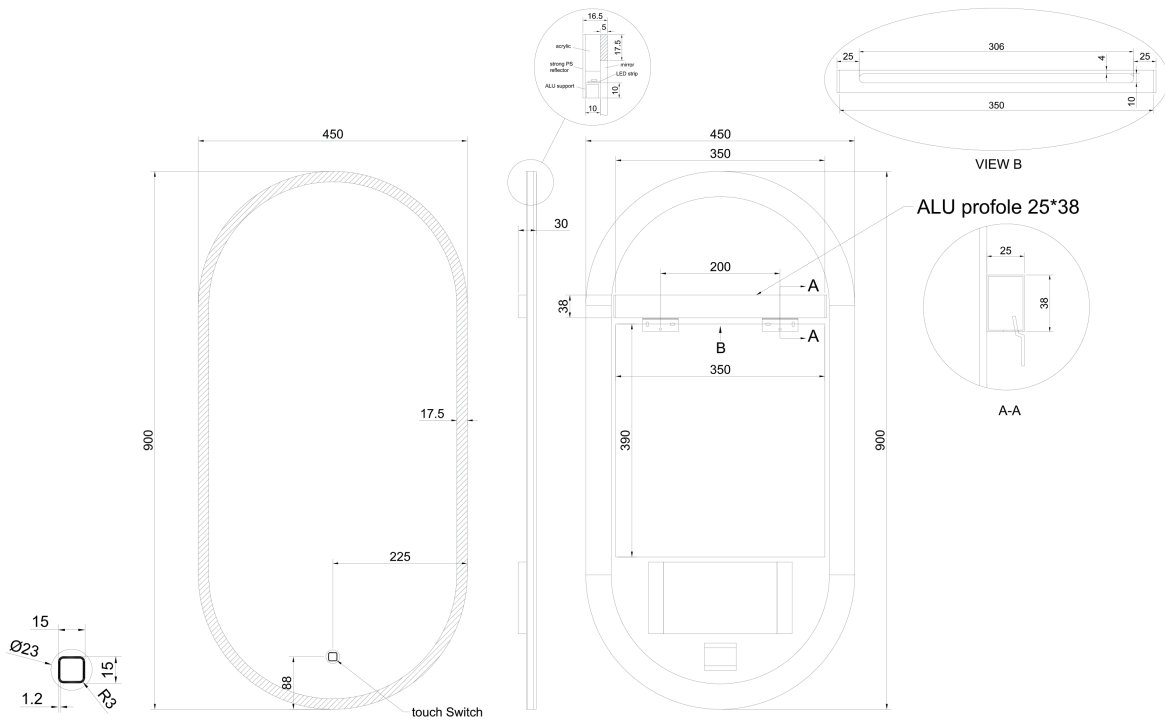

**SPECIFICATION SHEET**

**Round Metal Framed LED Illuminated & Demister Mirror 1500**  
SKU: MI-MFRLED450/900B

<b>Material</b>	Copper-free Mirror with Metal Frame and Safety Vinyl Backing
<b>Installation</b>	Hardwired Hang with Supplied Mounting Brackets
<b>IP Rating</b>	IP44
<b>Width</b>	450mm
<b>Depth</b>	43mm
<b>Height</b>	900mm

Touchless Sensor Switch

Built-in Demister

Safety Vinyl Backing

Copper-free Mirror

SAA Approved

IP44

2 Year Warranty