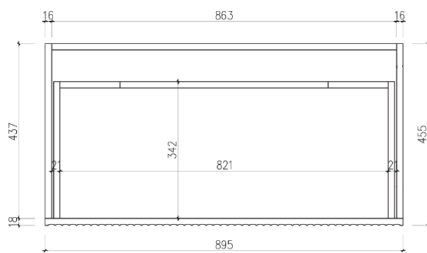

**SPECIFICATION SHEET**

**ROMEO COLLECTION 900**

SKU: VWG900

**Configuration Options** 1 Large Drawer w/ Centre Single Basin  
1 Large Drawer w/ Left Offset Single Basin

**Installation** Wall Hung

**Width** 895mm

**Depth** 455mm

**Height** 400mm

**Colour Options** Paper White **LG**  
Natural Oak **NA**

**Basin Options** Poly-marble Drop-in Basin **NPMB**  
Composite Stone Drop-in Basin **CSDB**  
Composite Stone Benchtop **CSBT**