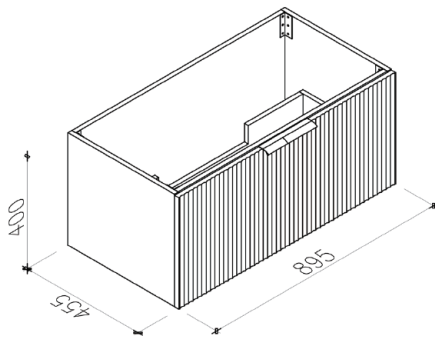

**SPECIFICATION SHEET**

**ROMEO COLLECTION 900**

SKU: VWG900

**Configuration Options** 1 Large Drawer w/ Centre Single Basin  
1 Large Drawer w/ Left Offset Single Basin

**Installation** Wall Hung

**Width** 895mm

**Depth** 455mm

**Height** 400mm

**Colour Options** Paper White **LG**  
Natural Oak **NA**

**Basin Options** Poly-marble Drop-in Basin **NPMB**  
Composite Stone Drop-in Basin **CSDB**  
Composite Stone Benchtop **CSBT**