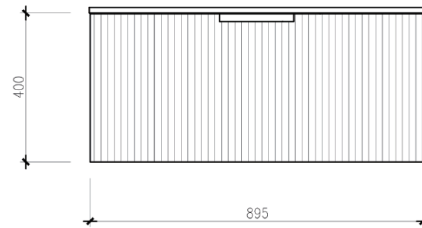

**SPECIFICATION SHEET**

**ROMEO COLLECTION 900**

SKU: VWG900

**Configuration Options** 1 Large Drawer w/ Centre Single Basin  
1 Large Drawer w/ Left Offset Single Basin

**Installation** Wall Hung

**Width** 895mm

**Depth** 455mm

**Height** 400mm

**Colour Options** Paper White **LG**  
Natural Oak **NA**

**Basin Options** Poly-marble Drop-in Basin **NPMB**  
Composite Stone Drop-in Basin **CSDB**  
Composite Stone Benchtop **CSBT**