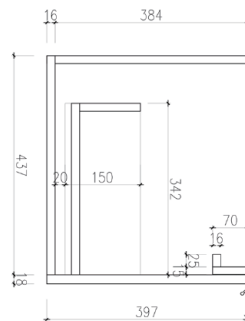

**SPECIFICATION SHEET**

**ROMEO COLLECTION 900**

SKU: VWG900

**Configuration Options** 1 Large Drawer w/ Centre Single Basin  
1 Large Drawer w/ Left Offset Single Basin

**Installation** Wall Hung

**Width** 895mm

**Depth** 455mm

**Height** 400mm

**Colour Options** Paper White **LG**  
Natural Oak **NA**

**Basin Options** Poly-marble Drop-in Basin **NPMB**  
Composite Stone Drop-in Basin **CSDB**  
Composite Stone Benchtop **CSBT**