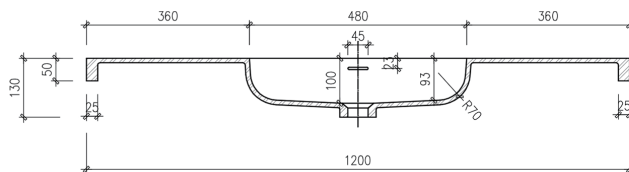

ARUVO™ HERMIS Composite Stone Drop-in Basin
1200 Centered Waste

SKU: HERMIS-1200SM

Colour	White
Finish	Matte
Material	Composite Stone
Installation	Mounted on Vanity
Width	1200mm
Depth	460mm
Height	50mm
Overflow	Yes
Waste Size	32mm
Number of Waste	1
Taphole	Pre-drilled or non pre-drilled taphole available