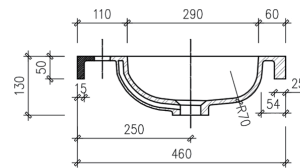

ARUVO™ HERMIS Composite Stone Drop-in Basin
1200 Centered Waste

SKU: HERMIS-1200SM

Colour	White
Finish	Matte
Material	Composite Stone
Installation	Mounted on Vanity
Width	1200mm
Depth	460mm
Height	50mm
Overflow	Yes
Waste Size	32mm
Number of Waste	1
Taphole	Pre-drilled or non pre-drilled taphole available