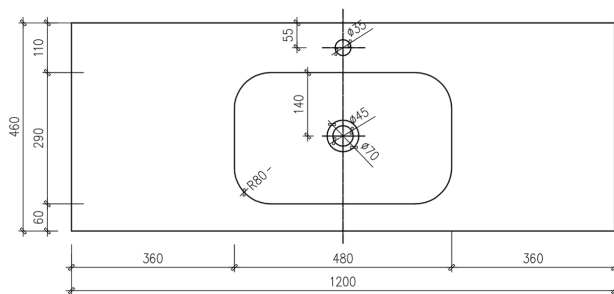

ARUVO™ HERMIS Composite Stone Drop-in Basin
1200 Centered Waste

SKU: HERMIS-1200SM

Colour	White
Finish	Matte
Material	Composite Stone
Installation	Mounted on Vanity
Width	1200mm
Depth	460mm
Height	50mm
Overflow	Yes
Waste Size	32mm
Number of Waste	1
Taphole	Pre-drilled or non pre-drilled taphole available