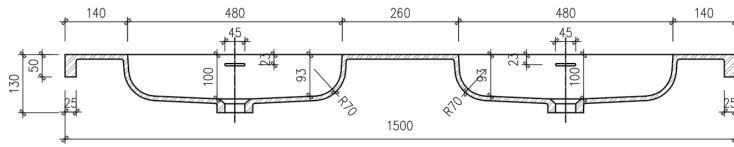

ARUVO™ HERMIS Composite Stone Drop-in Basin 1500

SKU: HERMIS-1500

Colour	White
Finish	Matte
Material	Composite Stone
Installation	Mounted on Vanity
Width	1500mm
Depth	460mm
Height	50mm
Overflow	Yes
Waste Size	32mm
Number of Waste	2
Taphole	Pre-drilled or non pre-drilled taphole available