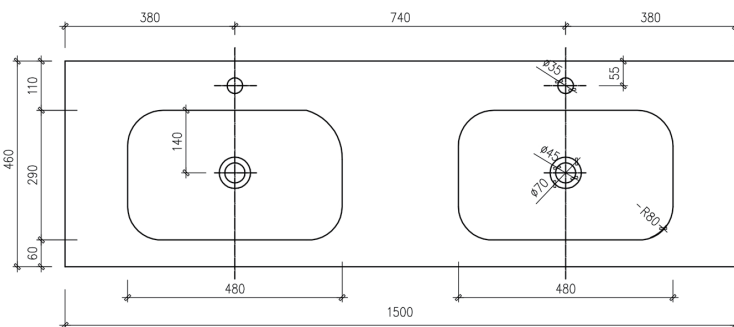

ARUVO™ HERMIS Composite Stone Drop-in Basin 1500

SKU: HERMIS-1500

Colour	White
Finish	Matte
Material	Composite Stone
Installation	Mounted on Vanity
Width	1500mm
Depth	460mm
Height	50mm
Overflow	Yes
Waste Size	32mm
Number of Waste	2
Taphole	Pre-drilled or non pre-drilled taphole available