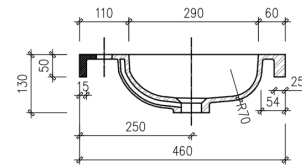

ARUVO™ HERMIS Composite Stone Drop-in Basin 1500

SKU: HERMIS-1500

Colour	White
Finish	Matte
Material	Composite Stone
Installation	Mounted on Vanity
Width	1500mm
Depth	460mm
Height	50mm
Overflow	Yes
Waste Size	32mm
Number of Waste	2
Taphole	Pre-drilled or non pre-drilled taphole available