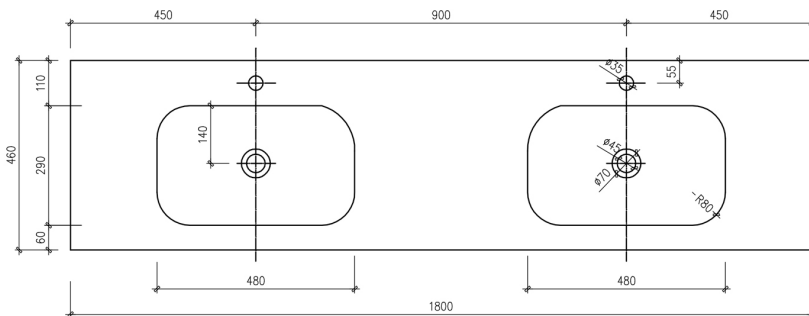

ARUVO™ HERMIS Composite Stone Drop-in Basin 1800

SKU: HERMIS-1800

Colour	White
Finish	Matte
Material	Composite Stone
Installation	Mounted on Vanity
Width	1800mm
Depth	460mm
Height	50mm
Overflow	Yes
Waste Size	32mm
Number of Waste	2
Taphole	Pre-drilled or non pre-drilled taphole available