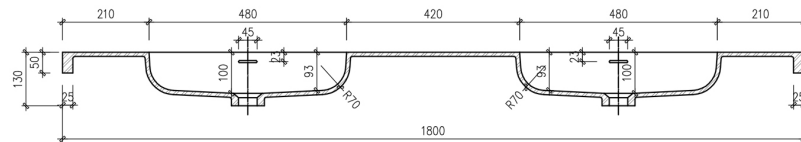

ARUVO™ HERMIS Composite Stone Drop-in Basin 1800

SKU: HERMIS-1800

Colour	White
Finish	Matte
Material	Composite Stone
Installation	Mounted on Vanity
Width	1800mm
Depth	460mm
Height	50mm
Overflow	Yes
Waste Size	32mm
Number of Waste	2
Taphole	Pre-drilled or non pre-drilled taphole available