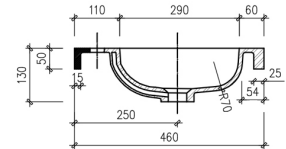

ARUVO™ HERMIS Composite Stone Drop-in Basin 1800

SKU: HERMIS-1800

Colour	White
Finish	Matte
Material	Composite Stone
Installation	Mounted on Vanity
Width	1800mm
Depth	460mm
Height	50mm
Overflow	Yes
Waste Size	32mm
Number of Waste	2
Taphole	Pre-drilled or non pre-drilled taphole available