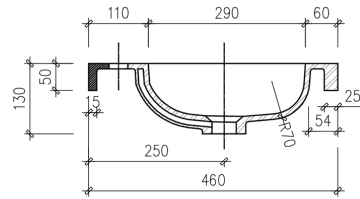

ARUVO™ HERMIS Composite Stone Drop-in Basin 600

SKU: HERMIS-600

Colour	White
Finish	Matte
Material	Composite Stone
Installation	Mounted on Vanity
Width	600mm
Depth	460mm
Height	50mm
Overflow	Yes
Waste Size	32mm
Number of Waste	1
Taphole	Pre-drilled or non pre-drilled taphole available