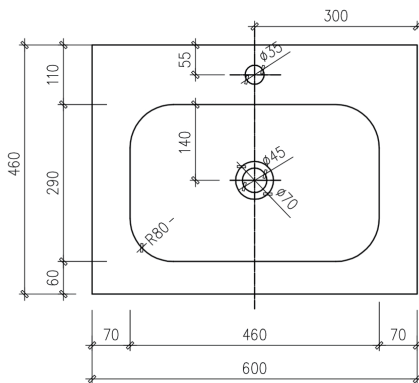

ARUVO™ HERMIS Composite Stone Drop-in Basin 600

SKU: HERMIS-600

Colour	White
Finish	Matte
Material	Composite Stone
Installation	Mounted on Vanity
Width	600mm
Depth	460mm
Height	50mm
Overflow	Yes
Waste Size	32mm
Number of Waste	1
Taphole	Pre-drilled or non pre-drilled taphole available