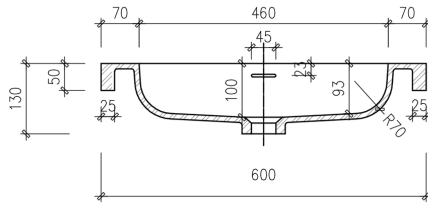

ARUVO™ HERMIS Composite Stone Drop-in Basin 600

SKU: HERMIS-600

Colour	White
Finish	Matte
Material	Composite Stone
Installation	Mounted on Vanity
Width	600mm
Depth	460mm
Height	50mm
Overflow	Yes
Waste Size	32mm
Number of Waste	1
Taphole	Pre-drilled or non pre-drilled taphole available