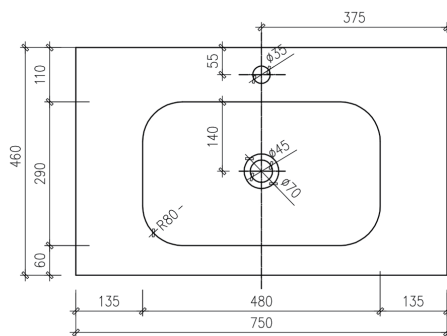

**ARUVO™ HERMIS Composite Stone Drop-in Basin 750**  
SKU: HERMIS-750

Colour	White
Finish	Matte
Material	Composite Stone
Installation	Mounted on Vanity
Width	750mm
Depth	460mm
Height	50mm
Overflow	Yes
Waste Size	32mm
Number of Waste	1
Taphole	Pre-drilled or non pre-drilled taphole available