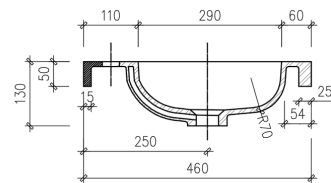

**ARUVO™ HERMIS Composite Stone Drop-in Basin 750**  
SKU: HERMIS-750

Colour	White
Finish	Matte
Material	Composite Stone
Installation	Mounted on Vanity
Width	750mm
Depth	460mm
Height	50mm
Overflow	Yes
Waste Size	32mm
Number of Waste	1
Taphole	Pre-drilled or non pre-drilled taphole available