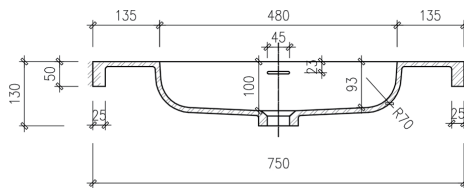

**ARUVO™ HERMIS Composite Stone Drop-in Basin 750**  
SKU: HERMIS-750

Colour	White
Finish	Matte
Material	Composite Stone
Installation	Mounted on Vanity
Width	750mm
Depth	460mm
Height	50mm
Overflow	Yes
Waste Size	32mm
Number of Waste	1
Taphole	Pre-drilled or non pre-drilled taphole available