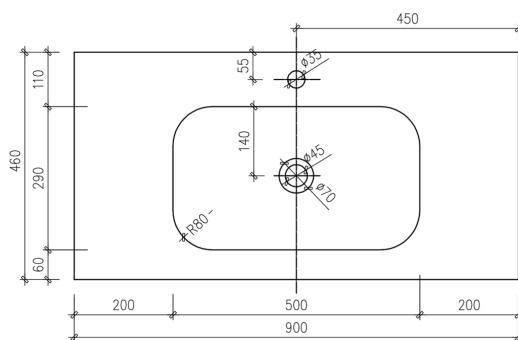

**ARUVO™ HERMIS Composite Stone Drop-in Basin 900**  
SKU: HERMIS-900

Colour	White
Finish	Matte
Material	Composite Stone
Installation	Mounted on Vanity
Width	900mm
Depth	460mm
Height	50mm
Overflow	Yes
Waste Size	32mm
Number of Waste Taphole	1
	Pre-drilled or non pre-drilled taphole available