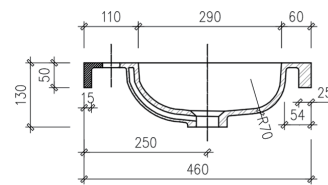

**ARUVO™ HERMIS Composite Stone Drop-in Basin 900**  
SKU: HERMIS-900

Colour	White
Finish	Matte
Material	Composite Stone
Installation	Mounted on Vanity
Width	900mm
Depth	460mm
Height	50mm
Overflow	Yes
Waste Size	32mm
Number of Waste Taphole	1
	Pre-drilled or non pre-drilled taphole available