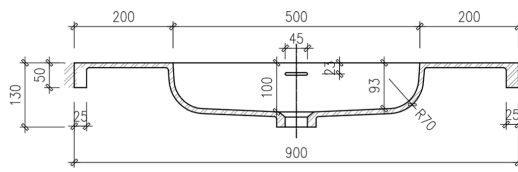

**ARUVO™ HERMIS Composite Stone Drop-in Basin 900**  
SKU: HERMIS-900

Colour	White
Finish	Matte
Material	Composite Stone
Installation	Mounted on Vanity
Width	900mm
Depth	460mm
Height	50mm
Overflow	Yes
Waste Size	32mm
Number of Waste Taphole	1
	Pre-drilled or non pre-drilled taphole available