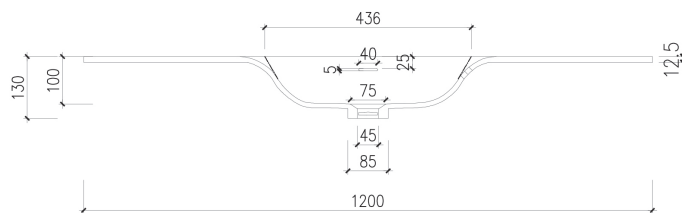

## ARUVO™ WAVE Composite Stone Drop-in Basin 1200 Centered Left Waste

SKU: WAVE-1200SM

Colour	White
Finish	Matte
Material	Composite Stone
Installation	Mounted on Vanity
Width	1200mm
Depth	460mm
Height	15mm
Overflow	Yes
Waste Size	32mm
Number of Waste	1
Taphole	Pre-drilled or non pre-drilled taphole available

Strength and durability

Velvety to touch

Minimal upkeep and maintenance

7 Year Warranty

[www.toptilebathrooms.co.nz](http://www.toptilebathrooms.co.nz)

Dimensions are approximate.  
Refer to [www.toptilebathrooms.co.nz/warranty](http://www.toptilebathrooms.co.nz/warranty) for full warranty details.