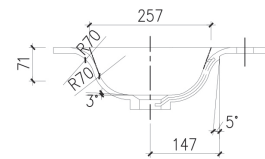

## ARUVO™ WAVE Composite Stone Drop-in Basin 1200 Centered Left Waste

SKU: WAVE-1200SM

Colour	White
Finish	Matte
Material	Composite Stone
Installation	Mounted on Vanity
Width	1200mm
Depth	460mm
Height	15mm
Overflow	Yes
Waste Size	32mm
Number of Waste	1
Taphole	Pre-drilled or non pre-drilled taphole available