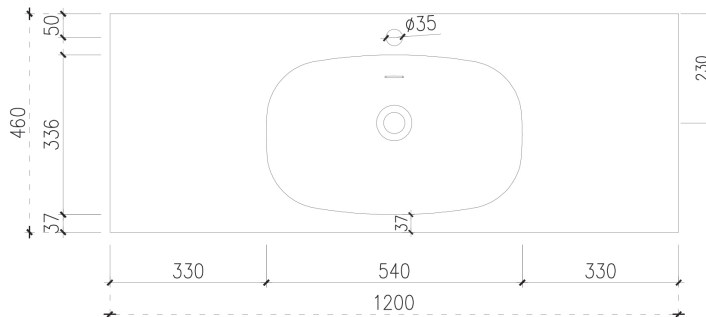

## ARUVO™ WAVE Composite Stone Drop-in Basin 1200 Centered Left Waste

SKU: WAVE-1200SM

Colour	White
Finish	Matte
Material	Composite Stone
Installation	Mounted on Vanity
Width	1200mm
Depth	460mm
Height	15mm
Overflow	Yes
Waste Size	32mm
Number of Waste	1
Taphole	Pre-drilled or non pre-drilled taphole available

Strength and durability

Velvety to touch

Minimal upkeep and maintenance

7 Year Warranty

[www.toptilebathrooms.co.nz](http://www.toptilebathrooms.co.nz)

Dimensions are approximate.  
Refer to [www.toptilebathrooms.co.nz/warranty](http://www.toptilebathrooms.co.nz/warranty) for full warranty details.