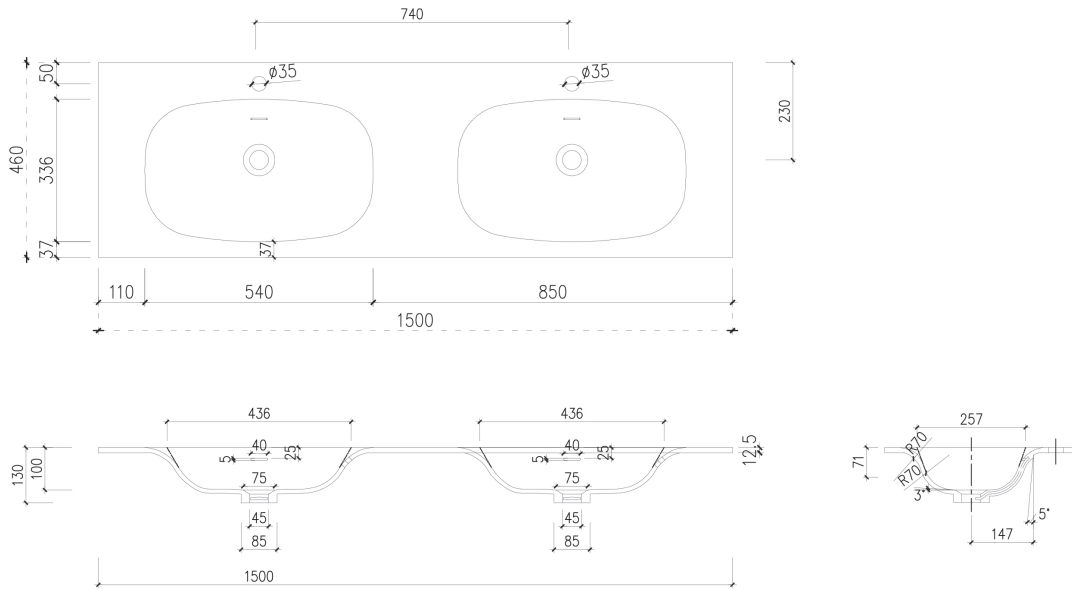

ARUVO™ WAVE Composite Stone Drop-in Basin 1500

SKU: WAVE-1500

Colour	White
Finish	Matte
Material	Composite Stone
Installation	Mounted on Vanity
Width	1500mm
Depth	460mm
Height	15mm
Overflow	Yes
Waste Size	32mm
Number of Waste	2
Taphole	Pre-drilled or non pre-drilled taphole available

Strength and durability

Velvety to touch

Minimal upkeep and maintenance

7 Year Warranty

www.toptilebathrooms.co.nz

Dimensions are approximate.
Refer to www.toptilebathrooms.co.nz/warranty for full warranty details.