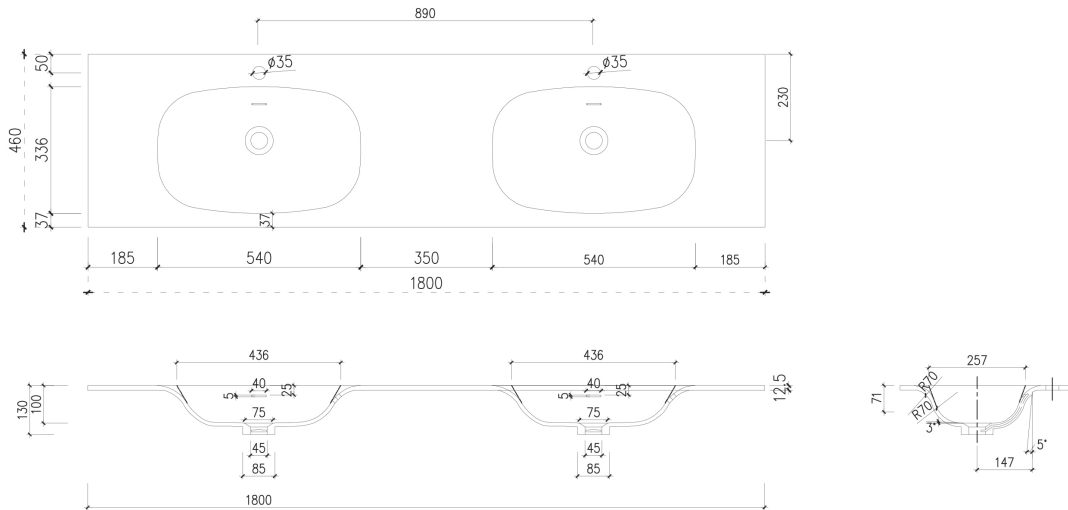

ARUVO™ WAVE Composite Stone Drop-in Basin 1800

SKU: WAVE-1800

Colour	White
Finish	Matte
Material	Composite Stone
Installation	Mounted on Vanity
Width	1800mm
Depth	460mm
Height	15mm
Overflow	Yes
Waste Size	32mm
Number of Waste	2
Taphole	Pre-drilled or non pre-drilled taphole available