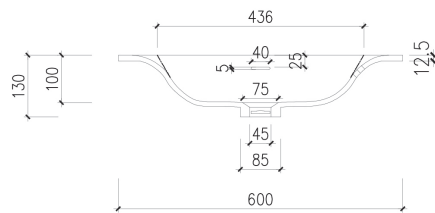

**ARUVO™ WAVE Composite Stone Drop-in Basin 600**

SKU: WAVE-600

Colour	White
Finish	Matte
Material	Composite Stone
Installation	Mounted on Vanity
Width	600mm
Depth	460mm
Height	15mm
Overflow	Yes
Waste Size	32mm
Number of Waste	1
Taphole	Pre-drilled or non pre-drilled taphole available