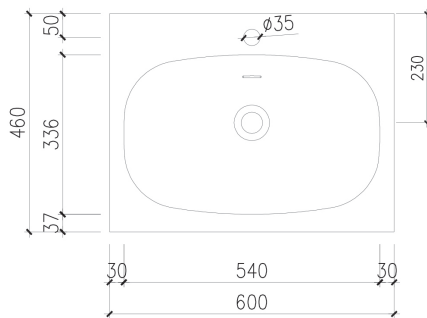

**ARUVO™ WAVE Composite Stone Drop-in Basin 600**

SKU: WAVE-600

Colour	White
Finish	Matte
Material	Composite Stone
Installation	Mounted on Vanity
Width	600mm
Depth	460mm
Height	15mm
Overflow	Yes
Waste Size	32mm
Number of Waste	1
Taphole	Pre-drilled or non pre-drilled taphole available