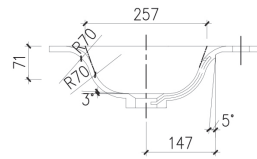

**ARUVO™ WAVE Composite Stone Drop-in Basin 600**

SKU: WAVE-600

Colour	White
Finish	Matte
Material	Composite Stone
Installation	Mounted on Vanity
Width	600mm
Depth	460mm
Height	15mm
Overflow	Yes
Waste Size	32mm
Number of Waste	1
Taphole	Pre-drilled or non pre-drilled taphole available