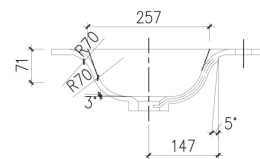

**ARUVO™ WAVE Composite Stone Drop-in Basin 750**  
SKU: WAVE-750

Colour	White
Finish	Matte
Material	Composite Stone
Installation	Mounted on Vanity
Width	750mm
Depth	460mm
Height	15mm
Overflow	Yes
Waste Size	32mm
Number of Waste	1
Taphole	Pre-drilled or non pre-drilled taphole available