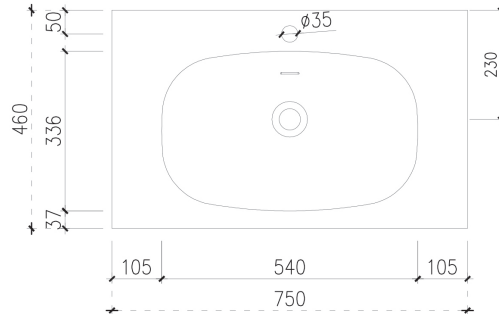

**ARUVO™ WAVE Composite Stone Drop-in Basin 750**  
SKU: WAVE-750

Colour	White
Finish	Matte
Material	Composite Stone
Installation	Mounted on Vanity
Width	750mm
Depth	460mm
Height	15mm
Overflow	Yes
Waste Size	32mm
Number of Waste	1
Taphole	Pre-drilled or non pre-drilled taphole available