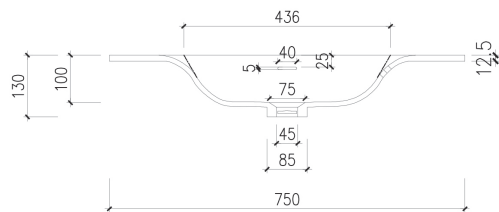

**ARUVO™ WAVE Composite Stone Drop-in Basin 750**  
SKU: WAVE-750

Colour	White
Finish	Matte
Material	Composite Stone
Installation	Mounted on Vanity
Width	750mm
Depth	460mm
Height	15mm
Overflow	Yes
Waste Size	32mm
Number of Waste	1
Taphole	Pre-drilled or non pre-drilled taphole available