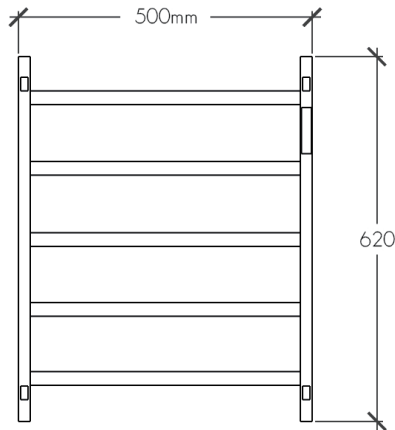

SPECIFICATION SHEET

AMAIA Heated Towel Rail 5 Squared Bar

SKU: HTR-AMAIA-5Bar-500

Material	Stainless Steel
Installation	Bottom Left or Right Exposed Wiring
Bars	5
IP Rating	IPX4
Watts	142
Volts	220-240V, 50-60Hz
Width	500mm
Depth	90mm
Height	620mm
Colour Options	Chrome Brushed Nickel Gunmetal