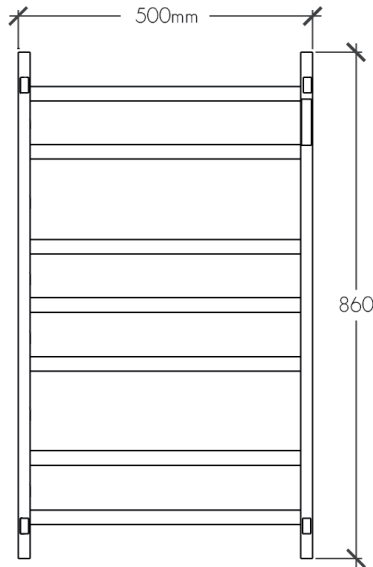

SPECIFICATION SHEET

AMAIA Heated Towel Rail 7 Squared Bar

SKU: HTR-AMAIA-7Bar-500

Material	Stainless Steel
Installation	Bottom Left or Right Exposed Wiring
Bars	7
IP Rating	IPX4
Watts	142
Volts	220-240V, 50-60Hz
Width	500mm
Depth	90mm
Height	860mm
Colour Options	Chrome Brushed Nickel Gunmetal