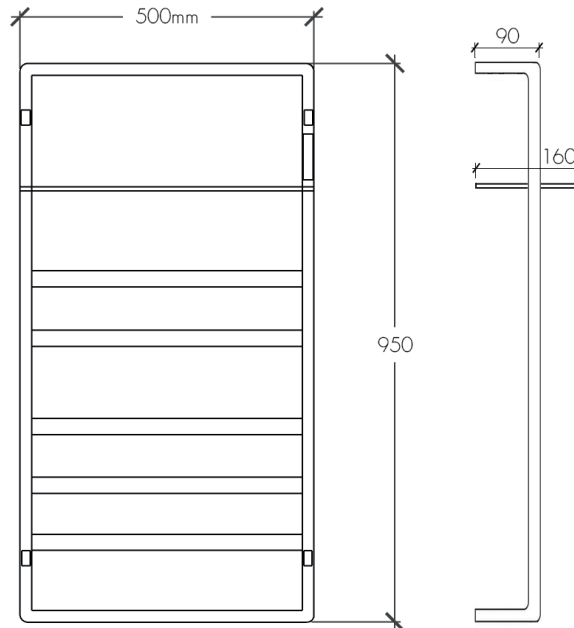

**SPECIFICATION SHEET**

**KINGSLEY Heated Towel Rail 5 Squared Bar with Shelf**

SKU: HTR-KINGSLEY-5Bar-500

<b>Material</b>	Stainless Steel
<b>Installation</b>	Bottom Left or Right Exposed Wiring
<b>Bars</b>	5
<b>IP Rating</b>	IPX4
<b>Watts</b>	142
<b>Volts</b>	220-240V, 50~60Hz
<b>Width</b>	500mm
<b>Depth</b>	160mm
<b>Height</b>	950mm
<b>Colour Options</b>	Chrome   Brushed Nickel   Gunmetal

SAA Approved

IPX4

Temperature setting between 45-60C

Timer setting

Rapid Heat-up Time

5 Year Warranty