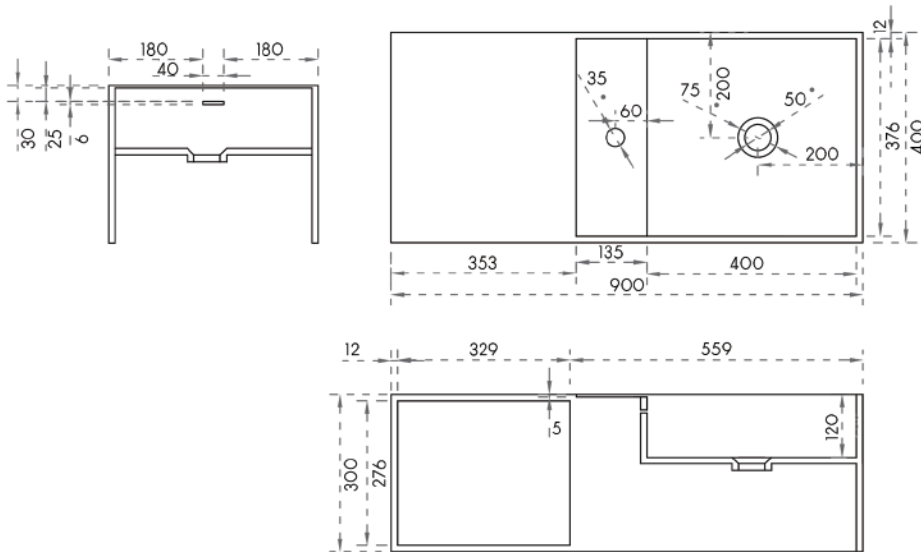

SPECIFICATION SHEET

GIOVANNI Composite Stone Wall-mounted Basin
SKU: CSB-GIOVANNI 900R G34

Material	Composite Stone
Installation	Wall-mounted
Width	900mm
Depth	400mm
Height	300mm
Waste Size	50mm
Overflow	No
Colour	White
Finish	Matte
Basin Options	Left Offset / Right Offset