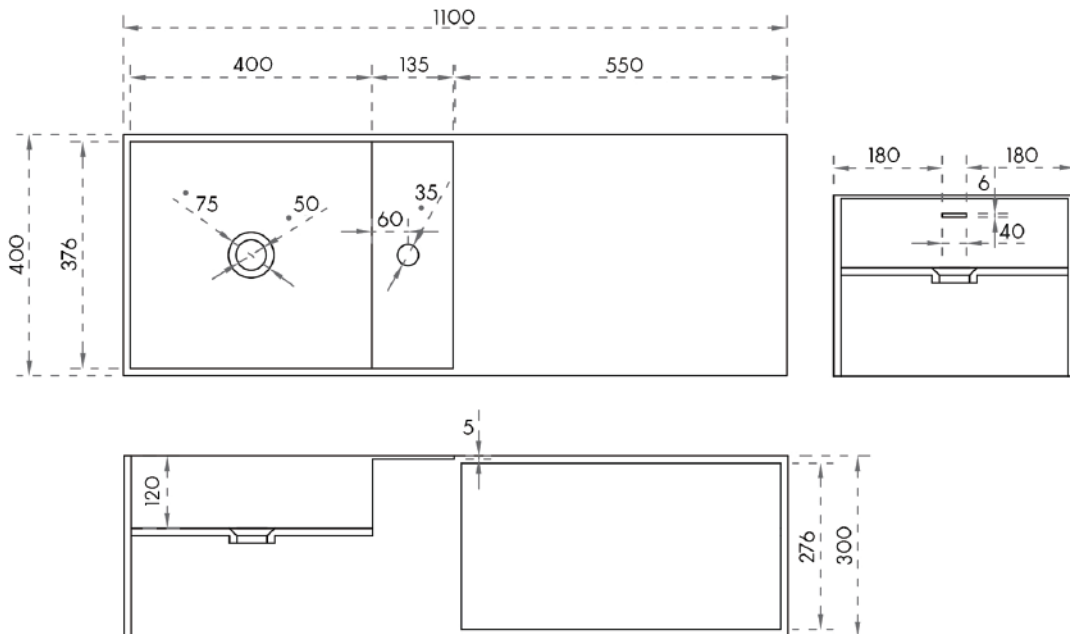

SPECIFICATION SHEET

LORENZO Composite Stone Wall-mounted Basin
SKU: CSB-LORENZO 1100L G36

Material	Composite Stone
Installation	Wall-mount
Width	1100mm
Depth	400mm
Height	300mm
Waste Size	50mm
Overflow	No
Colour	White
Finish	Matte
Basin Options	Left Offset / Right Offset