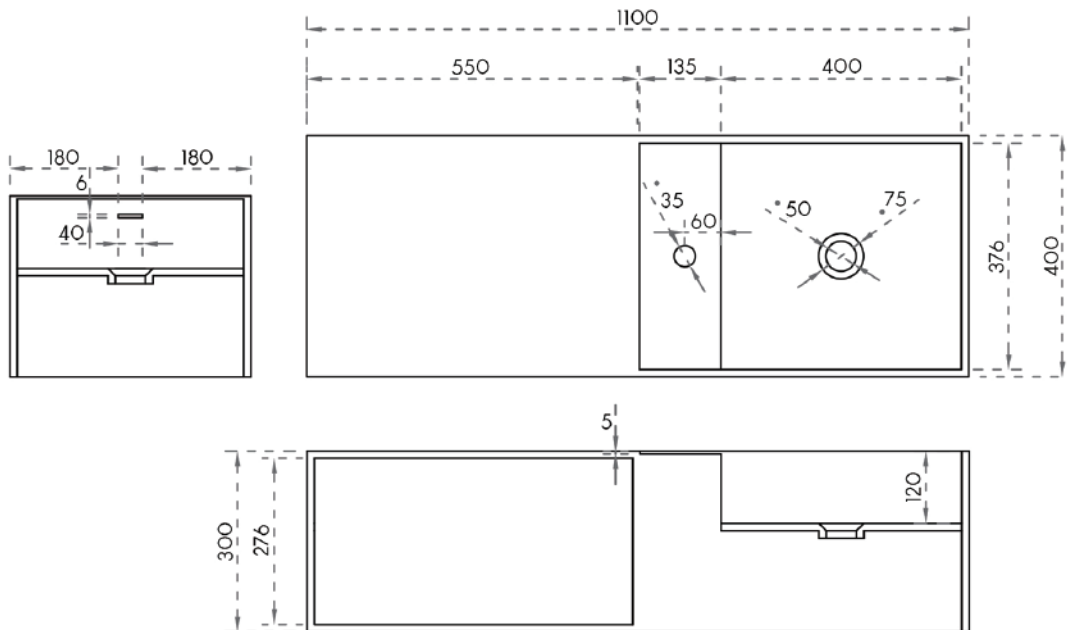

SPECIFICATION SHEET

LORENZO Composite Stone Wall-mounted Basin

SKU: CSB-LORENZO 1100R G36

Material	Composite Stone
Installation	Wall-mount
Width	1100mm
Depth	400mm
Height	300mm
Waste Size	50mm
Overflow	No
Colour	White
Finish	Matte
Basin Options	Left Offset / Right Offset