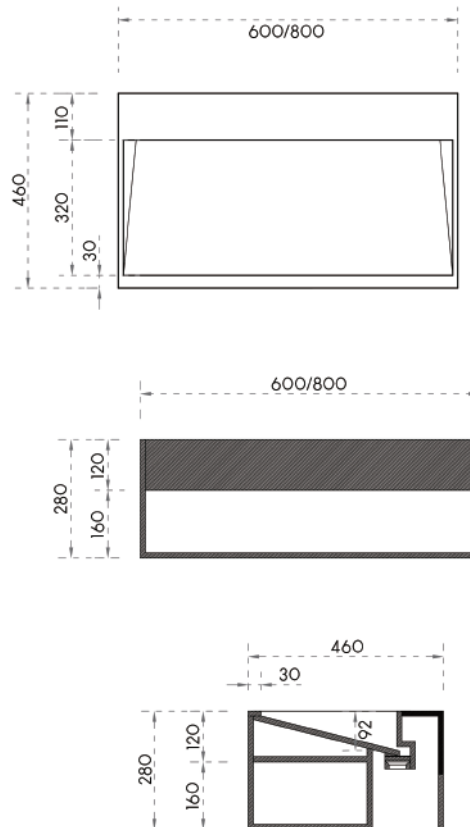

SPECIFICATION SHEET

MATTEO Composite Stone Wall-mounted Basin

SKU: CSB-MATTEO G71

Material	Composite Stone
Installation	Wall-mount
Width	600 / 800mm
Depth	460mm
Height	280mm
Overflow	No
Colour	White
Finish	Matte
Size Options	600 / 800mm

Luxurious, Smooth and Velvety to Touch

Highly Durable

Stain, Mould and Bacteria Resistant

7 Year Warranty

www.toptilebathrooms.co.nz

Dimensions are approximate.
Refer to www.toptilebathrooms.co.nz/warranty for full warranty details.