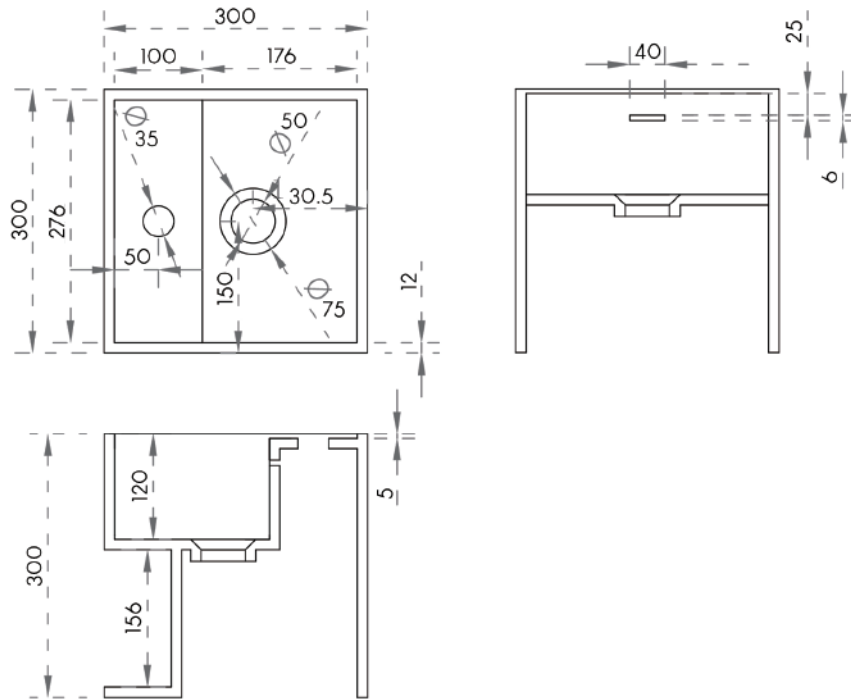

SPECIFICATION SHEET

RICCARDO Composite Stone Wall-mounted Basin
SKU: CSB-RICCARDO G31

Material	Composite Stone
Installation	Wall-mount
Width	300mm
Depth	300mm
Height	300mm
Waste Size	50mm
Overflow	No
Colour	White
Finish	Matte