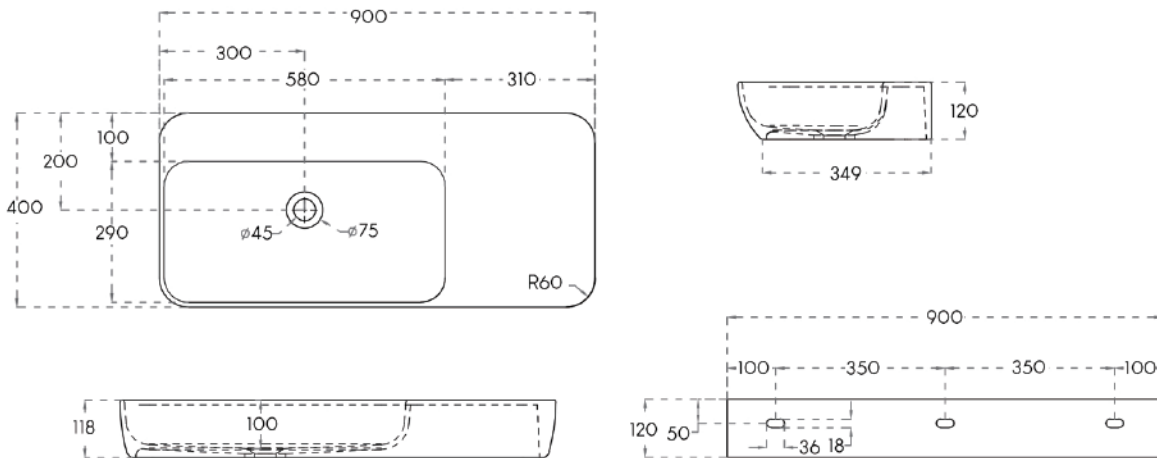

SPECIFICATION SHEET

NICOLO Composite Stone Wall-mounted Basin

SKU: CSB-NICOLO G202 900

Material	Composite Stone
Installation	Wall-mount
Width	900mm
Depth	400mm
Height	120mm
Waste Size	45mm
Overflow	No
Colour	White
Finish	Matte
Size Options	900 / 1200mm

Luxurious, Smooth and Velvety to Touch

Highly Durable

Stain, Mould and Bacteria Resistant

7 Year Warranty

www.toptilebathrooms.co.nz

Dimensions are approximate.
Refer to www.toptilebathrooms.co.nz/warranty for full warranty details.