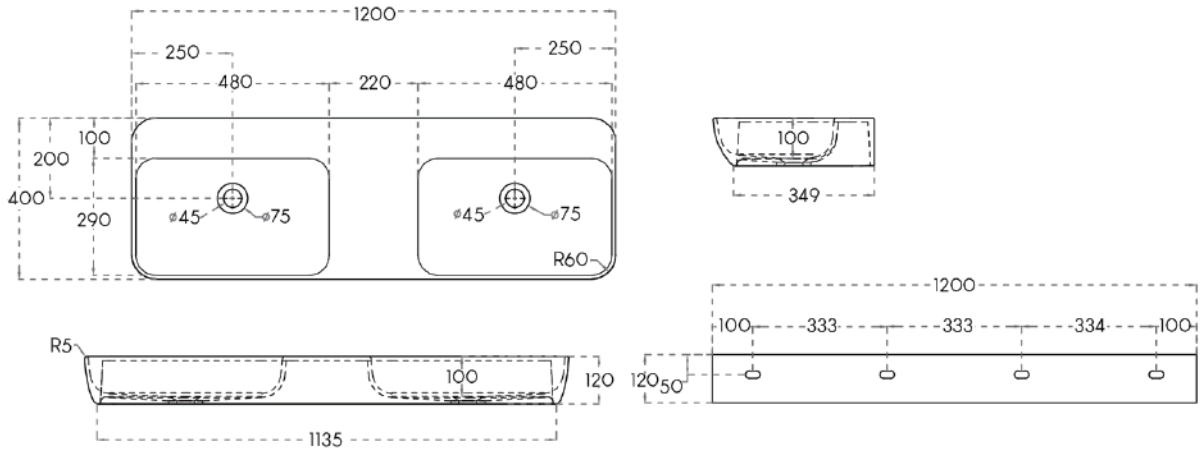

**SPECIFICATION SHEET**

**NICOLO Composite Stone Wall-mounted Basin**

SKU: CSB-NICOLO G203 1200

<b>Material</b>	Composite Stone
<b>Installation</b>	Wall-mount
<b>Width</b>	1200mm
<b>Depth</b>	400mm
<b>Height</b>	120mm
<b>Waste Size</b>	45mm
<b>Overflow</b>	No
<b>Colour</b>	White
<b>Finish</b>	Matte
<b>Size Options</b>	900 / 1200mm

Luxurious, Smooth and Velvety to Touch

Highly Durable

Stain, Mould and Bacteria Resistant

7 Year Warranty

[www.toptilebathrooms.co.nz](http://www.toptilebathrooms.co.nz)

Dimensions are approximate.  
Refer to [www.toptilebathrooms.co.nz/warranty](http://www.toptilebathrooms.co.nz/warranty) for full warranty details.