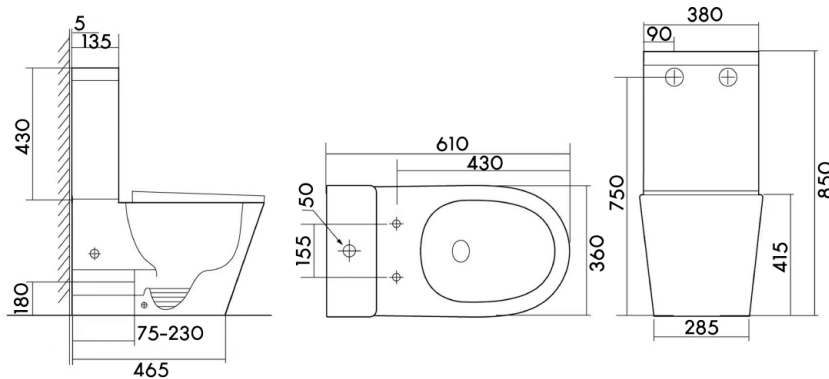

**HYGIENIC RIMLESS**

**SPECIFICATION SHEET**

**StreamFLOW Rimless Aeris S1 Toilet Suite**

SKU: TO-93 StreamFLOW Rimless Aeris S1

Colour	White
Finish	Gloss/Matte
Material	Ceramic
Installation	Back To Wall
WELS Rating	4 Star (4.5L/3L)
Width	380mm
Depth	610mm
Height	850mm
Water Inlet	Left/Right Bottom Side OR Top Water Inlet
Toilet Seat	Soft Close & Quick Release
Connection Options	S or P Trap

**S-TRAP**  
75 - 180mm

This S-Trap is included in box

**S-TRAP**  
140 - 230mm

This S-Trap needs to be purchased extra

Rimless Washdown Dual Flush System

Perfectly Radial Cleaning with Every Flush

Nano Glazed Anti-Bacterial Technology