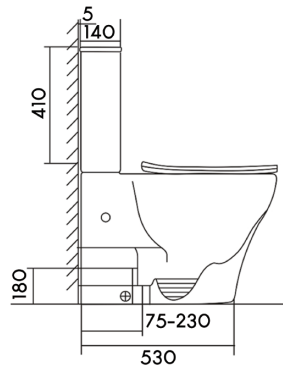

HYGIENIC RIMFREE

SPECIFICATION SHEET

TornadoMAX Rimfree Duron T1 Toilet Suite

SKU: TO-92 TORNADOMAX RIMFREE DURON T1

Colour	White
Finish Options	Gloss/Matte
Material	Ceramic
Installation	Back To Wall
WELS Rating	4 Star (4.5L/3L)
Width	380mm
Depth	660mm
Height	865mm
Water Inlet	Left/Right Bottom Side OR Top Water Inlet
Toilet Seat	Soft Close & Quick Release
Connection Options	S or P Trap

This S-Trap is included in box

This S-Trap needs to be purchased extra

Rimfree Bowl
Eliminates areas for dirt and grime so cleaning is a breeze.

Tornado 360° Flush
Full 360° spiral rapid flush ensures whole bowl is flushed perfectly clean every time.