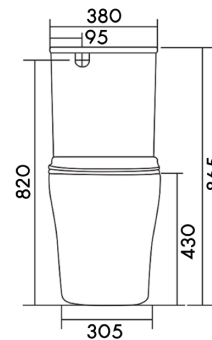

Rimfree Bowl
Eliminates areas for dirt and grime so cleaning is a breeze.

Tornado 360° Flush
Full 360° spiral rapid flush ensures whole bowl is flushed perfectly clean every time.

Hygienic to the Max
Nano glazed anti-bacterial technology prevents surface dirt accumulation and bacteria breeding.

Ultra Quiet Flush
Enjoy the powerful yet quiet flush especially nighttime trips to the bathroom.

Efficient Water Saving
Reduce the water consumption without compromising performance, making it a responsible and sustainable choice.

5 Year Warranty
5 year warranty on vitreous china pan & cistern. 1 year warranty on seat.