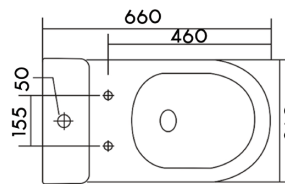

Rimfree Bowl
Eliminates areas for dirt and grime so cleaning is a breeze.

Tornado 360° Flush
Full 360° spiral rapid flush ensures whole bowl is flushed perfectly clean every time.

Hygienic to the Max
Nano glazed anti-bacterial technology prevents surface dirt accumulation and bacteria breeding.

Ultra Quiet Flush
Enjoy the powerful yet quiet flush especially nighttime trips to the bathroom.

Efficient Water Saving
Reduce the water consumption without compromising performance, making it a responsible and sustainable choice.

5 Year Warranty
5 year warranty on vitreous china pan & cistern. 1 year warranty on seat.