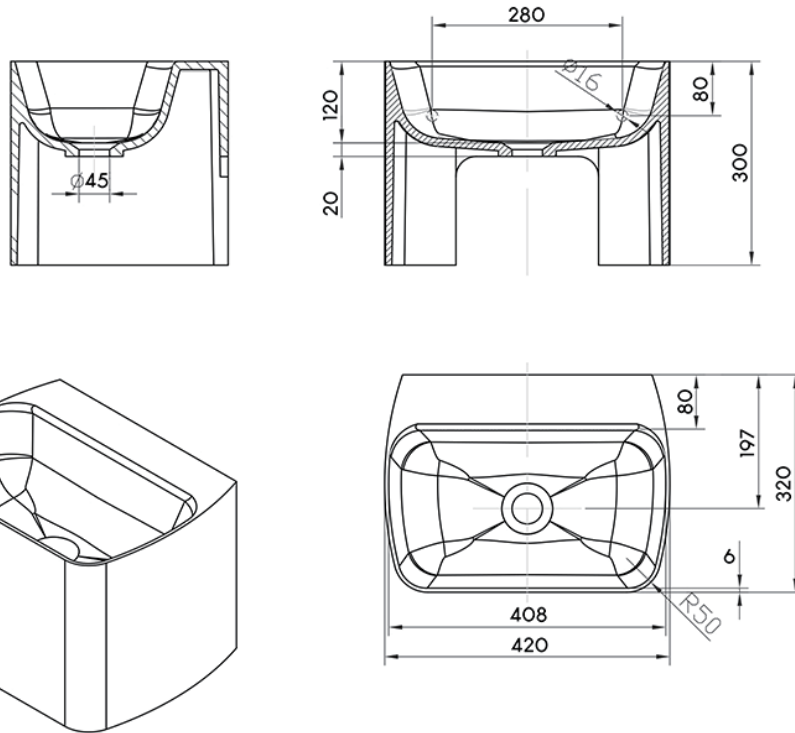

SPECIFICATION SHEET

ENKØ Composite Stone Wall-mounted Basin
SKU: CSB-WH-ENKØ 38715

| | |
|--------------|-----------------|
| Material | Composite Stone |
| Installation | Wall-mounted |
| Width | 4200mm |
| Depth | 320mm |
| Height | 300mm |
| Waste Size | 40mm |
| Overflow | No |
| Colour | White |
| Finish | Matte |