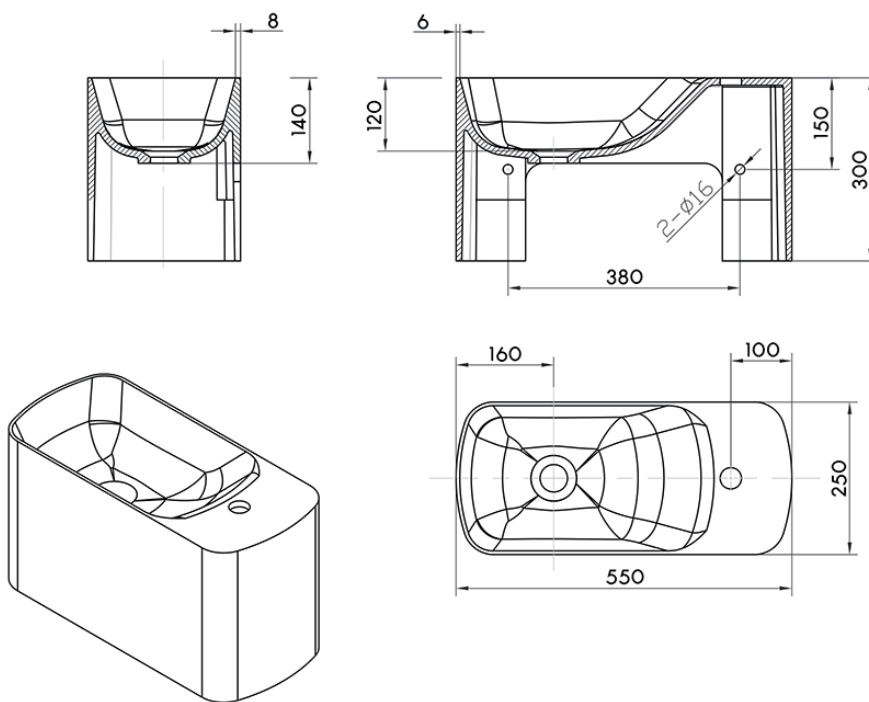

**SPECIFICATION SHEET**

**ENKØ NARROW Composite Stone Wall-mounted Basin**  
SKU: CSB-WH-ENKØ NARROW 38714

Material	Composite Stone
Installation	Wall-mounted
Width	550mm
Depth	300mm
Height	300mm
Waste Size	40mm
Overflow	No
Colour	White
Finish	Matte