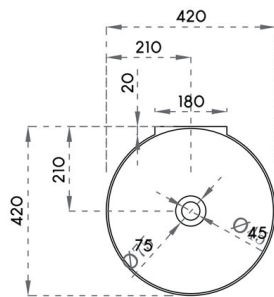

SPECIFICATION SHEET

NORSJÖ Composite Stone Wall-mounted Basin
SKU: CSB-WH-NORSJÖ Z501

Material	Composite Stone
Installation	Wall-mount
Width	420mm
Depth	420mm
Height	500mm
Overflow	No
Colour	White
Finish	Matte