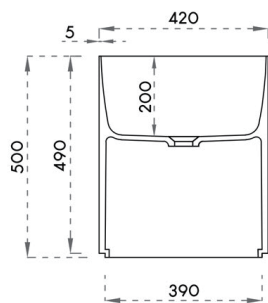

SPECIFICATION SHEET

NORSJÖ Composite Stone Wall-mounted Basin
SKU: CSB-WH-NORSJÖ Z501

Material	Composite Stone
Installation	Wall-mount
Width	420mm
Depth	420mm
Height	500mm
Overflow	No
Colour	White
Finish	Matte