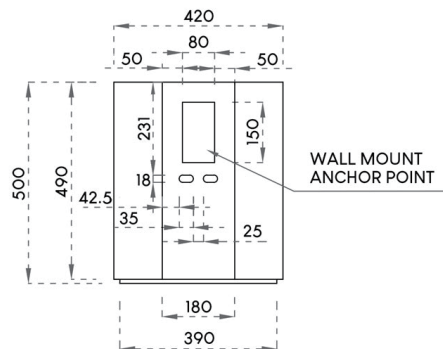

SPECIFICATION SHEET

NORSJÖ Composite Stone Wall-mounted Basin
SKU: CSB-WH-NORSJÖ Z501

Material	Composite Stone
Installation	Wall-mount
Width	420mm
Depth	420mm
Height	500mm
Overflow	No
Colour	White
Finish	Matte