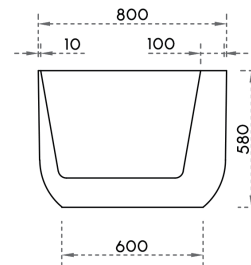

SPECIFICATION SHEET

FARSØ 1700 Freestanding Bath

SKU: BTH-AR-7677G FARSØ 1700

Material	Sanitary Grade Acrylic
Installation	Freestanding
Width	1700mm
Depth	800mm
Height	580mm
Adjustable Feet	Yes
Waste Size	40mm
Overflow	Yes
Colour	White
Finish Options	Gloss/Matte

Acrylic Bath with Fiberglass Resin Backing

Metal Support Frame

Double Wall Construction for Extra Insulation

5 Year Warranty

www.toptilebathrooms.co.nz

Dimensions are approximate.
Refer to www.toptilebathrooms.co.nz/warranty for full warranty details.