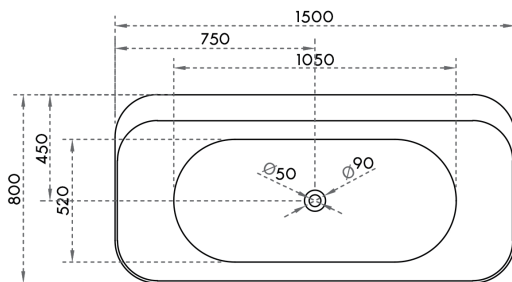

SPECIFICATION SHEET

FARSØ 1700 Freestanding Bath

SKU: BTH-AR-7677G FARSØ 1700

Material	Sanitary Grade Acrylic
Installation	Freestanding
Width	1700mm
Depth	800mm
Height	580mm
Adjustable Feet	Yes
Waste Size	40mm
Overflow	Yes
Colour	White
Finish Options	Gloss/Matte

Acrylic Bath with Fiberglass Resin Backing

Metal Support Frame

Double Wall Construction for Extra Insulation

5 Year Warranty

www.toptilebathrooms.co.nz

Dimensions are approximate.
Refer to www.toptilebathrooms.co.nz/warranty for full warranty details.