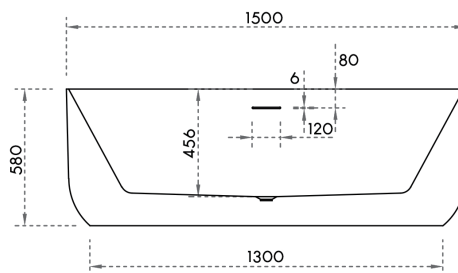

SPECIFICATION SHEET

FARSØ 1700 Freestanding Bath

SKU: BTH-AR-7677G FARSØ 1700

Material	Sanitary Grade Acrylic
Installation	Freestanding
Width	1700mm
Depth	800mm
Height	580mm
Adjustable Feet	Yes
Waste Size	40mm
Overflow	Yes
Colour	White
Finish Options	Gloss/Matte

Acrylic Bath with Fiberglass Resin Backing

Metal Support Frame

Double Wall Construction for Extra Insulation

5 Year Warranty

www.toptilebathrooms.co.nz

Dimensions are approximate.
Refer to www.toptilebathrooms.co.nz/warranty for full warranty details.