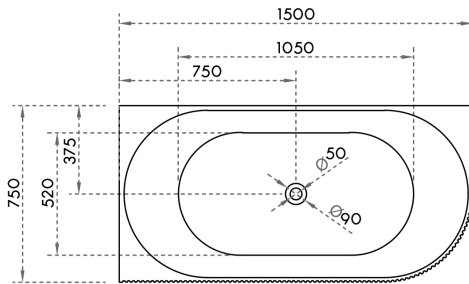

SPECIFICATION SHEET

FLUTE 1500 Back to Corner (Left) Freestanding Bath
SKU: BTH-AR-7683MWL FLUTE 1500

Material	Acrylic
Installation	Back to Corner
Width	1500mm
Depth	750mm
Height	580mm
Adjustable Feet	Yes
Waste Size	40mm
Overflow	Yes
Colour	White
Finish	Matte White
Size Options	W 1500 or 1700mm
Configuration Options	Back to Left/Right Corner

Acrylic Bath with Fiberglass Resin Backing

Double Wall Construction for Extra Insulation

Metal Support Frame

5 Year Warranty

www.toptilebathrooms.co.nz

Dimensions are approximate.
Refer to www.toptilebathrooms.co.nz/warranty for full warranty details.