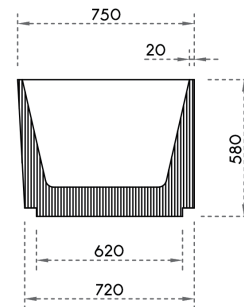

SPECIFICATION SHEET

FLUTE 1500 Back to Corner (Left) Freestanding Bath
SKU: BTH-AR-7683MWL FLUTE 1500

Material	Acrylic
Installation	Back to Corner
Width	1500mm
Depth	750mm
Height	580mm
Adjustable Feet	Yes
Waste Size	40mm
Overflow	Yes
Colour	White
Finish	Matte White
Size Options	W 1500 or 1700mm
Configuration Options	Back to Left/Right Corner

Acrylic Bath with Fiberglass Resin Backing

Double Wall Construction for Extra Insulation

Metal Support Frame

5 Year Warranty

www.toptilebathrooms.co.nz

Dimensions are approximate.
Refer to www.toptilebathrooms.co.nz/warranty for full warranty details.