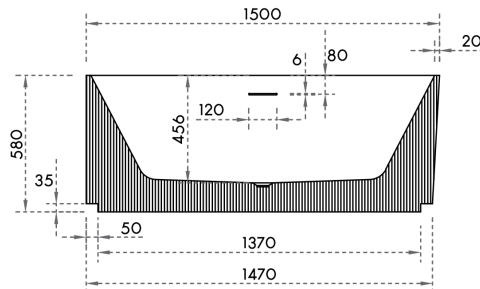

SPECIFICATION SHEET

FLUTE 1500 Back to Corner (Left) Freestanding Bath
SKU: BTH-AR-7683MWL FLUTE 1500

Material	Acrylic
Installation	Back to Corner
Width	1500mm
Depth	750mm
Height	580mm
Adjustable Feet	Yes
Waste Size	40mm
Overflow	Yes
Colour	White
Finish	Matte White
Size Options	W 1500 or 1700mm
Configuration Options	Back to Left/Right Corner

Acrylic Bath with Fiberglass Resin Backing

Double Wall Construction for Extra Insulation

Metal Support Frame

5 Year Warranty

www.toptilebathrooms.co.nz

Dimensions are approximate.
Refer to www.toptilebathrooms.co.nz/warranty for full warranty details.